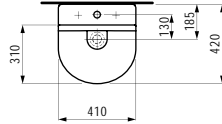

815341

Small washbasin, incl. ceramic waste cover
Handwaschbecken, inkl. Keramikabdeckung für Ablaufventil
410 x 420 x 140 mm
Colours: .000 .400 .757
Options: .104 .109