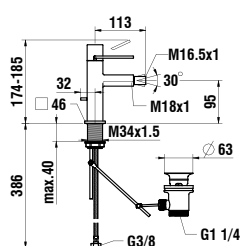

Colours: .004 .091*

Available from 4th Quarter 2019

*brushed stainless steel

Verfügbar ab 4. Quartal 2019

*Edelstahl gebürstet

3212290911411

Single lever concealed bath mixer
for Simibox 1-Point, with accessories