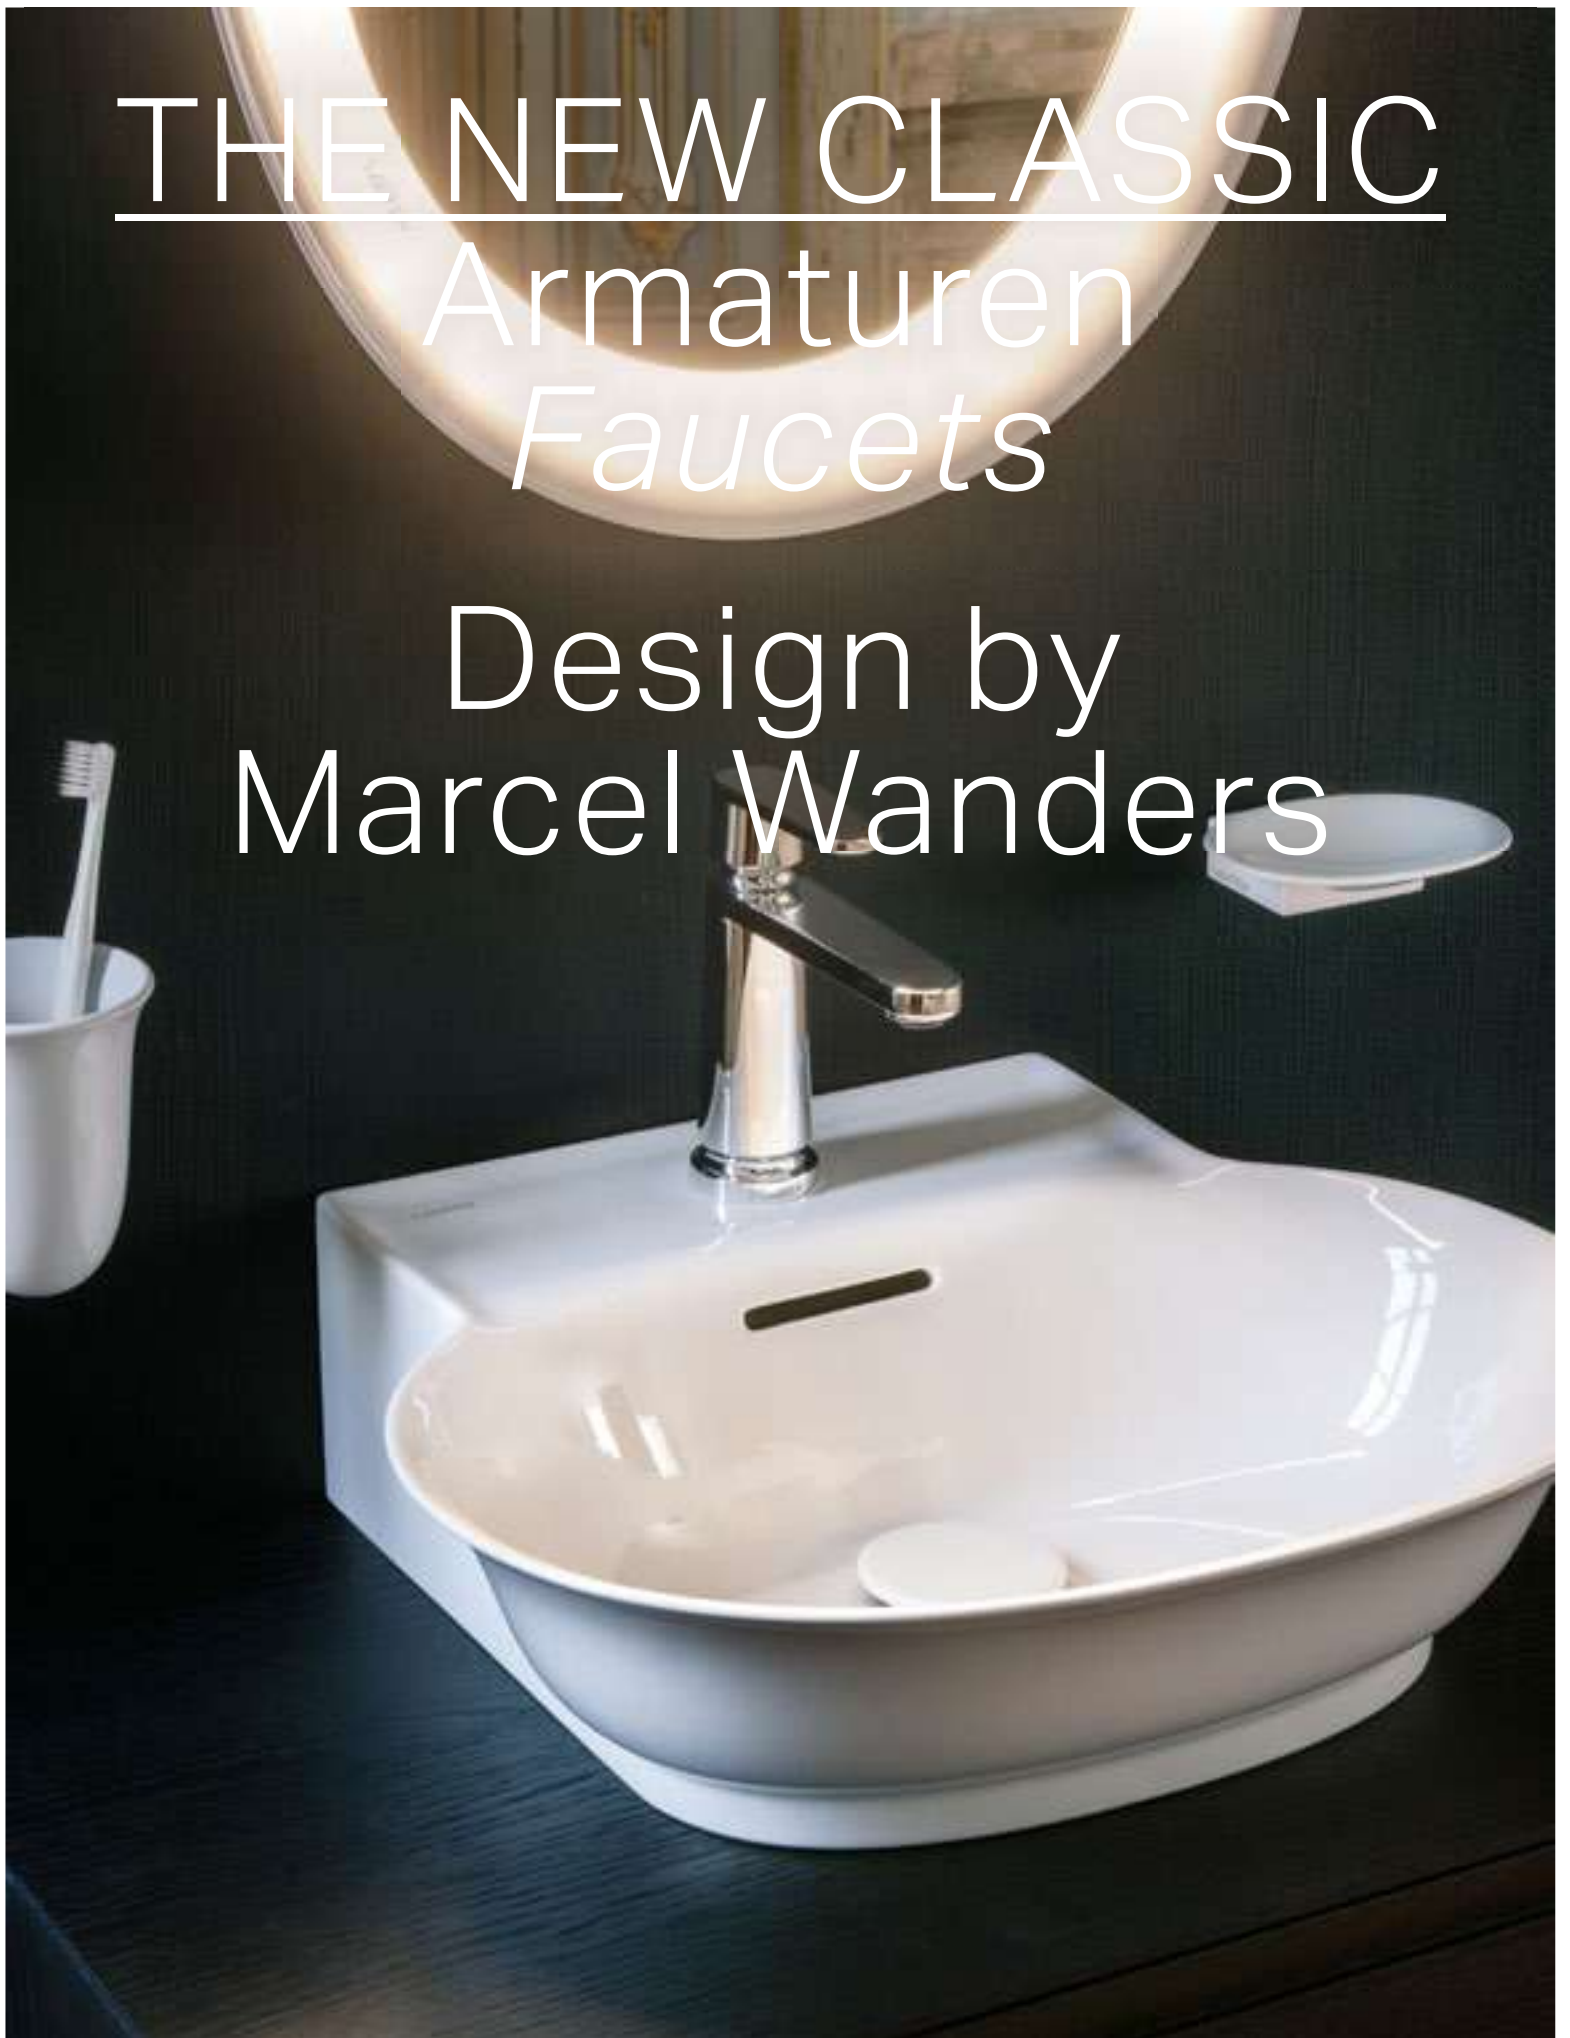

THE NEW CLASSIC

Armaturen *Faucets*

Design by Marcel Wanders

THE NEW CLASSIC single lever basin mixer; small washbasin 50, undersurface ground; ceramic soap dish and mirror with LED ambient light
THE NEW CLASSIC Einhebel-Waschtischmischer; Aufsatz-Handwaschbecken 50; keramische Seifenschale und Spiegel mit LED Ambientlicht