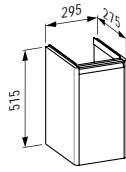

403011 BASE

Vanity unit, 1 door, left hinged, 1 internal shelf, with handle anodized aluminum / aluminium black, matching small washbasin 815301

Waschtischunterbau, 1 Tür, Scharnier links, 1 Innenablage, mit Griff Aluminium eloxiert / schwarz, passend zu Handwaschbecken 815301

280 x 300 x 520 mm

Colours: .260 .261 .262 .263 .266 .999

Available from 3rd Quarter 2019

Verfügbar ab 3. Quartal 2019

403013 BASE

Vanity unit, 1 door, left hinged, 1 internal shelf, with handle anodized aluminum / aluminium black, matching small washbasin 815301

Waschtischunterbau, 1 Tür, Scharnier links, 1 Innenablage, mit Griff Aluminium eloxiert / schwarz, passend zu Handwaschbecken 815301

280 x 300 x 520 mm

Colours: .260 .261 .262 .263 .266 .999

Available from 3rd Quarter 2019

Verfügbar ab 3. Quartal 2019

403012 BASE

Vanity unit, 1 door, right hinged, 1 internal shelf, with handle anodized aluminum / aluminium black, matching small washbasin 815301

Waschtischunterbau, 1 Tür, Scharnier rechts, 1 Innenablage, mit Griff Aluminium eloxiert / schwarz, passend zu Handwaschbecken 815301

280 x 300 x 520 mm