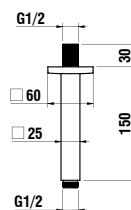

Colours: .004 .079*

Available from 4th Quarter 2019

*Nickel brushed

Verfügbar ab 4. Quartal 2019

*Nickel gebürstet

364980xxx5001

Shower slide bar, height 1030 mm

Duschgleitstange, Höhe 1030 mm