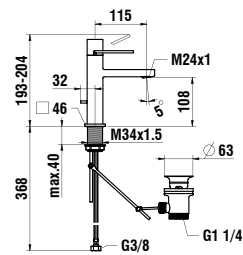

3112210911111

Single lever basin mixer, projection 115 mm, fixed spout, with pop-up waste

Einhebel-Waschtischmischer, Ausladung 115 mm, Festauslauf, mit Ablaufventil

Colours: .091*

Available from 4th Quarter 2019

*brushed stainless steel

Verfügbar ab 4. Quartal 2019

*Edelstahl gebürstet