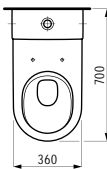

825951

Floorstanding WC close-coupled, washdown, rimless, outlet horizontal or vertical

Stand-WC für aufgesetzten Spülkasten, Tiefspüler, spülrandlos, Abgang waagrecht oder senkrecht

700 x 360 x 440 (430) mm

Colours: .000 .400

Options: .000 .231

Available from 2nd Quarter 2020

Verfügbar ab 2. Quartal 2020

Charge 231