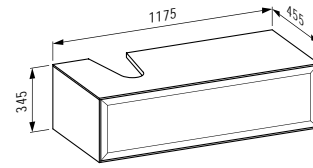

406085

Drawer element 1200, 1 drawer,
cut-out left

*Schubladenelement 1200, 1 Schublade,
Ausschnitt links*

1175 x 455 x 345 mm

Colours: .631 .627 .628