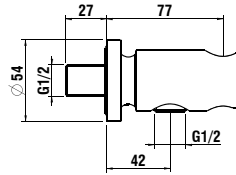

3638500041521

Shower hose connector with integrated shower holder, with check-valve, all-metal

Anschlussbogen mit integriertem Brausehalter, mit Rückflussverhinderer, Vollmetall

Colours: .004

Available from 4th Quarter 2019

Verfügbar ab 4. Quartal 2019