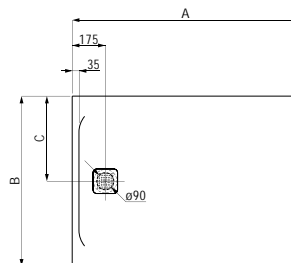

A / mm	B / mm	C / mm	D / mm
210951	1000	800	500	33
210957	1000	900	500	33
212954	1100	800	550	33
212955	1100	900	550	33
210952	1200	800	600	33
210958	1200	900	600	33
211953	1200	1000	600	33
214951	1700	750	850	46
214953	1700	800	850	46
214959	1800	750	900	46
211959	1800	800	900	46