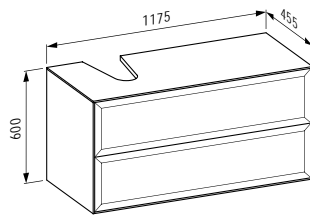

406087

Drawer element 1200, 2 drawers, cut-out left

*Schubladenelement 1200, 2 Schubladen,
Ausschnitt links*

1175 x 455 x 600 mm

Colours: .631 .627 .628