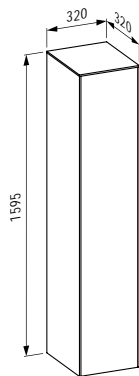

405491

Tall cabinet, 1 door, left hinged
Hochschrank, 1 Tür, Scharnier links
320 x 320 x 1595 mm

Colours: .040 .041 .042

405492

Tall cabinet, 1 door, right hinged
Hochschrank, 1 Tür, Scharnier rechts
320 x 320 x 1595 mm

Colours: .040 .041 .042

221342

Freestanding bathtub with tap bank and surface structure, made of Marbond composite material
Freistehende Badewanne mit Armaturenbank und Oberflächenstruktur, aus Verbundwerkstoff Marbond
1600 x 815 x 460 (535) mm

Colours: .000

Options: .000

Available from 3rd Quarter 2019

Verfügbar ab 3. Quartal 2019