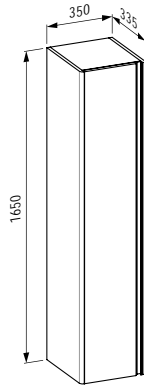

403031 BASE

Tall cabinet, 1 door, with handle anodized aluminum, left hinged

Hochschrank, 1 Tür, mit Griff Aluminium eloxiert, Scharnier links

350 x 330 x 1650 mm

Colours: .260 .261 .262 .263 .266 .999

Available from 3rd Quarter 2019

Verfügbar ab 3. Quartal 2019

403033 BASE

Tall cabinet, 1 door, with handle aluminum black, left hinged

Hochschrank, 1 Tür, mit Griff Aluminium schwarz, Scharnier links

350 x 330 x 1650 mm

Colours: .260 .261 .262 .263 .266 .999

Available from 3rd Quarter 2019

Verfügbar ab 3. Quartal 2019