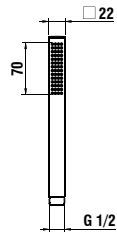

Hand shower, 1 shower jet

Handbrause, 1 Brausestrahl

Colours: .004 .090*

Available from 4th Quarter 2019

*brushed stainless steel (PVD)

Verfügbar ab 4. Quartal 2019

*Edelstahl gebürstet (PVD)

NOTES