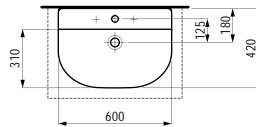

815341

Small washbasin, incl. ceramic waste cover
Handwaschbecken, inkl. Keramikabdeckung für Ablaufventil
410 x 420 x 140 mm
Colours: .000 .400 .757
Options: .104 .109

405481

Vanity unit, 1 door, left hinged
Waschtischunterbau, 1 Tür, Scharnier links
385 x 240 x 600 mm
Colours: .040 .041 .042

405482

Vanity unit, 1 door, right hinged
Waschtischunterbau, 1 Tür, Scharnier rechts
385 x 240 x 600 mm
Colours: .040 .041 .042

810342

Washbasin
Waschtisch
600 x 420 x 140 mm
Colours: .000 .400 .757
Options: .104 .108 .109 .136

405483

Vanity unit, 2 doors
Waschtischunterbau, 2 Türen
580 x 240 x 600 mm
Colours: .040 .041 .042

816342

Washbasin, undersurface ground
Aufsatz-Waschtisch
600 x 420 x 140 mm
Colours: .000 .400 .757
Options: .104 .108 .109 .136