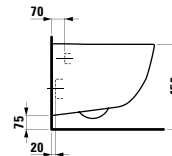

821962

Wall-hung WC ,comfort', washdown, rimless, 5 cm raised height

Wand-WC ,comfort', Tiefspüler, spülrandlos, 5 cm erhöht

560 x 360 x 450 mm

Colours: .000 .400 .018 .037 .049

Options: .000

Available from 3rd Quarter 2019

Verfügbar ab 3. Quartal 2019