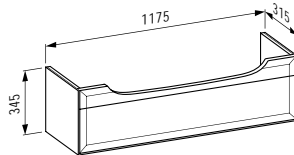

THE NEW CLASSIC

813858

Vanity washbasin
Möbelwaschtisch
1200 x 480 x 75 mm

Colours: .000 .400 .757

Options: .104 .107 .108 .109 .136 .115 .158

Available from 3rd Quarter 2019

Verfügbar ab 3. Quartal 2019

406051