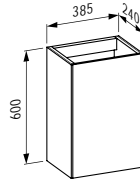

815341

Small washbasin, incl. ceramic waste cover
Handwaschbecken, inkl. Keramikabdeckung für Ablaufventil
410 x 420 x 140 mm
Colours: .000 .400 .757
Options: .104 .109