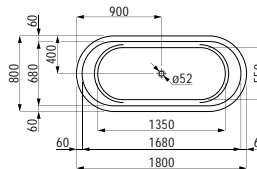

241950

Bathtub, drop-in version, oval, made of Marbond composite material

Badewanne, Einbauversion, oval, aus Verbundwerkstoff Marbond

1800 x 800 x 460 (585-640) mm

Colours: .000

Options: .000