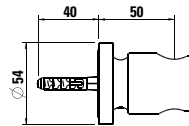

3698500042011

Fixed shower holder, all-metal

Fester Brausehalter, Vollmetall

Colours: .004

Available from 4th Quarter 2019

Verfügbar ab 4. Quartal 2019