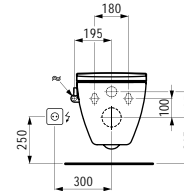

SHOWER TOILET CLEANET NAVIA

820601 NAVIA

Shower Toilet, wall-hung, rimless, washdown, incl. seat and cover removable with lowering system