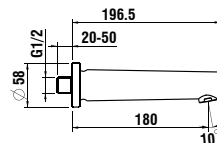

3718500040601

Bath spout, projection 180 mm

Wanneneinlauf, Ausladung 180 mm

Colours: .004

Available from 4th Quarter 2019

Verfügbar ab 4. Quartal 2019