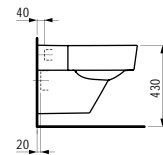

530 x 390 x 360 (430) mm

Colours: .000 .400 .757

Options: .000

872280

Toilet roll holder, right
Papierrollenhalter, rechts
 170 x 130 x 115 mm

Colours: .000 .757

Options: .000

Available from 3rd Quarter 2019