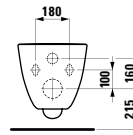

821962

Wall-hung WC ,comfort', washdown, rimless, 5 cm raised height

Wand-WC ,comfort', Tiefspüler, spülrandlos, 5 cm erhöht

560 x 360 x 450 mm

Colours: .000 .400 .018 .037 .049

Options: .000

Available from 3rd Quarter 2019

Verfügbar ab 3. Quartal 2019