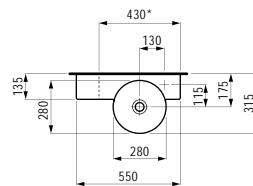

381280

Towel holder
Handtuchhalter

Colours: .004

Available from 3rd Quarter 2019

Verfügbar ab 3. Quartal 2019