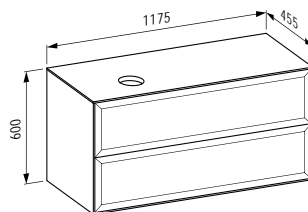

406083

Drawer element 1200, 2 drawers, cut-out left

*Schubladenelement 1200, 2 Schubladen,
Ausschnitt links*

1175 x 455 x 600 mm

Colours: .631 .627 .628