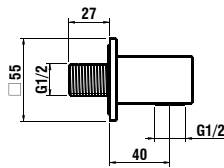

363220xxx1611

Shower hose connector, with check-valve

Anschlussbogen, mit Rückflussverhinderer

Colours: .004 .091*

Available from 4th Quarter 2019

*brushed stainless steel

Verfügbar ab 4. Quartal 2019

*Edelstahl gebürstet