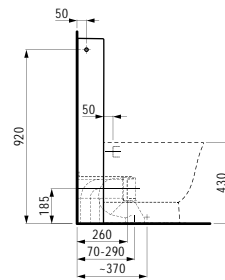

823851

Floorstanding WC, washdown, rimless, outlet horizontal or vertical
Stand-WC, Tiefspüler, spülrandlos, Abgang waagrecht oder senkrecht
560 x 370 x 430 mm

Colours: .000 .400 .757

Options: .000

Available from 4th Quarter 2019

Verfügbar ab 4. Quartal 2019