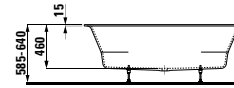

242950

Bathtub, rectangular, made of Marbond composite material, drop-in version

Badewanne, Einbauversion, rechteckig, aus Verbundwerkstoff Marbond

1700 x 750 x 460 (585-640) mm

Colours: .000

Options: .000

Available from 2nd Quarter 2020

Verfügbar ab 2. Quartal 2020