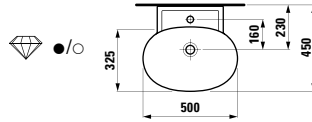

THE NEW CLASSIC

815852

Small Washbasin
Handwaschbecken
500 x 450 x 135 mm

Colours: .000 .400 .757

Options: .104 .109