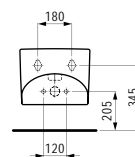

830341

Wall-hung bidet

Wandbidet

530 x 370 x 340 (430) mm

Colours: .000 .400 .757

Options: .302

Available from 4th Quarter 2019

Verfügbar ab 4. Quartal 2019