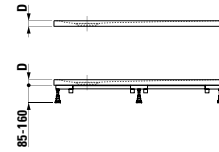

Also suitable for flush installation

Auch für flächenbündigen Einbau geeignet

	A / mm	B / mm	C / mm	D / mm
210950	800	800	400	29
210956	900	900	450	30
211952	1000	1000	500	33
211958	1200	1200	600	33

Shower tray, made of Marbond composite material, super flat, rectangular, outlet at short side