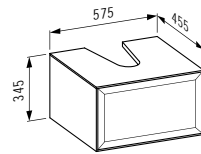

816852

Small washbasin, undersurface ground
Aufsatz-Handwaschbecken
500 x 450 x 135 mm

Colours: .000 .400 .757

Options: .104 .109

406003

Drawer element 600, 1 drawer,
with centre cut-out

*Schubladenelement 600, 1 Schublade,
mit Ausschnitt Mitte*

575 x 455 x 345 mm

Colours: .631 .627 .628