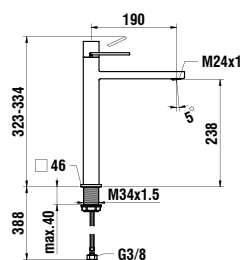

311228xxx1201

Column single lever basin mixer, projection 190 mm, fixed spout, without pop-up waste

Standsäulen-Einhebel-Waschtischmischer, Ausladung 190 mm, Festauslauf, ohne Ablaufventil

Colours: .004 .091*

Available from 4th Quarter 2019

*brushed stainless steel

Verfügbar ab 4. Quartal 2019

*Edelstahl gebürstet