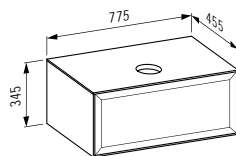

THE NEW CLASSIC

406011

Drawer element 800, 1 drawer,
with centre cut-out

*Schubladenelement 800, 1 Schublade,
mit Ausschnitt Mitte*

775 x 455 x 345 mm

Colours: .631 .627 .628