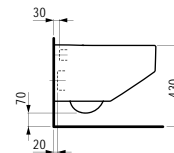

820341

Wall-hung WC, washdown, rimless

Wand-WC, Tiefspüler, spülrandlos

530 x 370 x 340 (430) mm

Colours: .000 .400 .757

Options: .000

Available from 4th Quarter 2019

Verfügbar ab 4. Quartal 2019