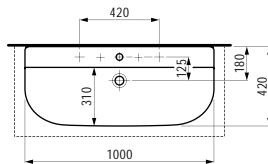

810347

Washbasin

Waschtisch

1000 x 420 x 140 mm

Colours: .000 .400 .757

Options: .104 .107 .108 .109 .136

Available from 3rd Quarter 2019

Verfügbar ab 3. Quartal 2019

405484

Vanity unit, 2 doors

Waschtischunterbau, 2 Türen

975 x 240 x 600 mm

Colours: .040 .041 .042

Available from 3rd Quarter 2019

Verfügbar ab 3. Quartal 2019

816347

Washbasin, undersurface ground

Aufsatz-Waschtisch

1000 x 420 x 140 mm

Colours: .000 .400 .757

Options: .104 .107 .108 .109 .136

Available from 3rd Quarter 2019

Verfügbar ab 3. Quartal 2019

820341

Wall-hung WC, washdown, rimless

Wand-WC, Tiefspüler, spülrandlos

530 x 370 x 340 (430) mm

Colours: .000 .400 .757

Options: .000

Available from 4th Quarter 2019

Verfügbar ab 4. Quartal 2019

893341

WC seat and cover, removable, with lowering system

Sitz mit Deckel, abnehmbar, mit Absenkautomatik

Colours: .000 .757

Options: .000

Available from 4th Quarter 2019

Verfügbar ab 4. Quartal 2019

830341

Wall-hung bidet

Wandbidet

530 x 370 x 340 (430) mm

Colours: .000 .400 .757

Options: .302

Available from 4th Quarter 2019

Verfügbar ab 4. Quartal 2019