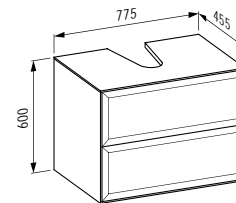

575 x 455 x 600 mm

Colours: .631 .627 .628

406013

Drawer element 800, 1 drawer,
with centre cut-out

*Schubladenelement 800, 1 Schublade,
mit Ausschnitt Mitte*

775 x 455 x 345 mm

Colours: .631 .627 .628

406014