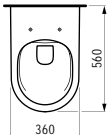

821962

Wall-hung WC ,comfort', washdown, rimless, 5 cm raised height

Wand-WC ,comfort', Tiefspüler, spülrandlos, 5 cm erhöht

560 x 360 x 450 mm

Colours: .000 .400 .018 .037 .049

Options: .000

Available from 3rd Quarter 2019

Verfügbar ab 3. Quartal 2019