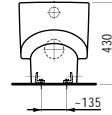

823341

Floorstanding WC, washdown, rimless, outlet horizontal or vertical

Stand-WC, Tiefspüler, spülrandlos, Abgang waagrecht/senkrecht

530 x 370 x 430 mm

Colours: .000 .400 .757

Options: .000

Available from 4th Quarter 2019

Verfügbar ab 4. Quartal 2019