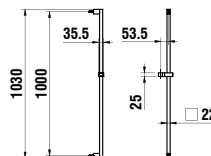

364980xxx5001

Shower slide bar, height 1030 mm

Duschgleitstange, Höhe 1030 mm

Colours: .004 .090*

Available from 4th Quarter 2019

*brushed stainless steel (PVD)

Verfügbar ab 4. Quartal 2019

*Edelstahl gebürstet (PVD)