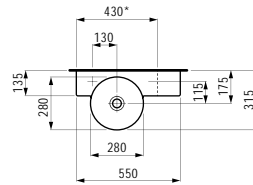

Colours: .000 .400 .757

Options: .105 .109 .811 .813

Available from 3rd Quarter 2019

Verfügbar ab 3. Quartal 2019

381281

Towel holder
Handtuchhalter

Colours: .004

Available from 3rd Quarter 2019