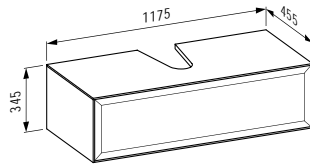

406023

Drawer element 1200, 1 drawer,
with centre cut-out

*Schubladenelement 1200, 1 Schublade,
mit Ausschnitt Mitte*

1175 x 455 x 345 mm

Colours: .631 .627 .628