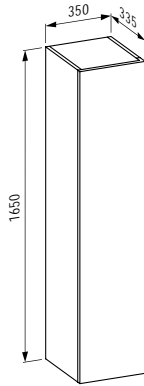

408287

Tall cabinet with 1 door, left hinged, 4 glass shelves

*Hochschrank mit einer Tür,
Scharnier links, 4 Glasablagen*

350 x 335 x 1650 mm

Colours: .640 .641 .642