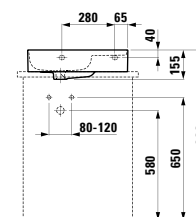

816288 ●/○

Washbasin, undersurface ground,
with semi-wet area and tap bank

*Aufsatz-Waschtisch,
mit Halbnasszone bzw. Hahnlochbank*

530 x 400 x 115 mm

Colours: .000 .400 .757

Options: .106 .109

Available from 3rd Quarter 2019

Verfügbar ab 3. Quartal 2019