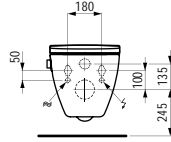

SHOWER TOILET CLEANET NAVIA

820601 NAVIA

Shower Toilet, wall-hung, rimless, washdown, incl. seat and cover removable with lowering system