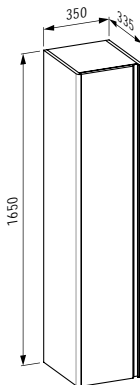

403031 BASE

Tall cabinet, 1 door, with handle anodized aluminum, left hinged, 1 fixed shelf and 4 glass shelves

Hochschrank, 1 Tür, mit Griff Aluminium eloxiert, Scharnier links, 1 fester Fachboden und 4 Glasschaböden

350 x 330 x 1650 mm

Colours: .260 .261 .262 .263 .266 .999