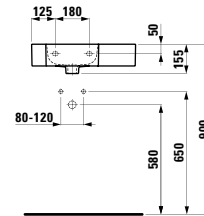

Colours: .000 .400 .757

Options: .105 .109 .811 .813

Available from 3rd Quarter 2019

Verfügbar ab 3. Quartal 2019

381281

Towel holder
Handtuchhalter

Colours: .004

Available from 3rd Quarter 2019