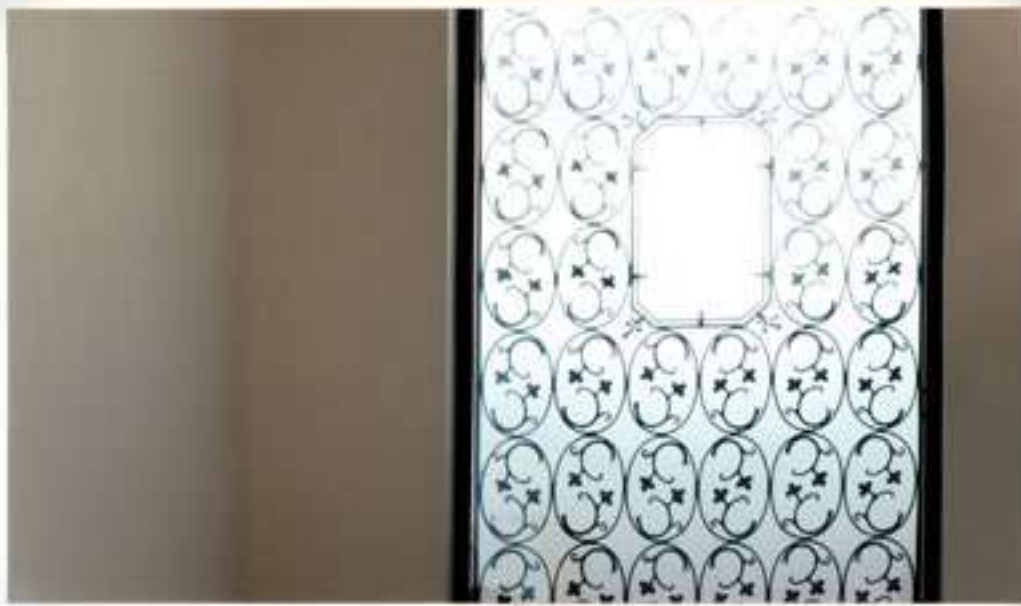

LEELO Spiegelprogramm *Mirror range*

LEELO mirror 120 with LED light and touch sensor VAL Double washbasin 120 with semi-wet area; single lever basin mixer; towel holder

LEELO Spiegel 120 mit LED-Beleuchtung und Touch Sensorschalter VAL Doppelwaschtisch 120 mit Halbnasszone; Einhebel Waschtischmischer; Handtuchhalter