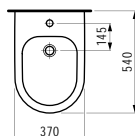

830341

Wall-hung bidet

Wandbidet

530 x 370 x 340 (430) mm

Colours: .000 .400 .757

Options: .302

Available from 4th Quarter 2019

Verfügbar ab 4. Quartal 2019