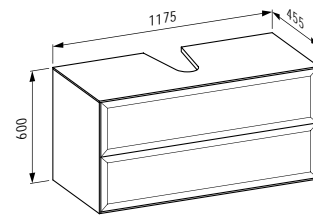

1175 x 455 x 345 mm

Colours: .631 .627 .628

**406086**

Drawer element 1200,
1 drawer, cut-out right

*Schubladenelement 1200, 1 Schublade,
Ausschnitt rechts*

1175 x 455 x 345 mm

Colours: .631 .627 .628

**406024**