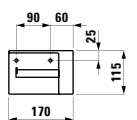

872281

Toilet roll holder, left
Papierrollenhalter, links
170 x 130 x 115 mm

Colours: .000 .757

Options: .000

Available from 3rd Quarter 2019

Verfügbar ab 3. Quartal 2019