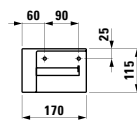

872280

Toilet roll holder, right
Papierrollenhalter, rechts
170 x 130 x 115 mm

Colours: .000 .757

Options: .000

Available from 3rd Quarter 2019

Verfügbar ab 3. Quartal 2019