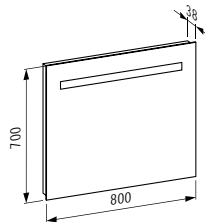

447642 LEELO

Mirror, 800 mm with integrated horizontal LED lighting, 1 touch sensor (On/ Off/ Dimmer), aluminium frame, 4000K, IP44

Spiegel, 800 mm, mit integrierter horizontaler LED-Beleuchtung, 1 Touch Sensorschalter (An/ Aus/ Dimmer), Aluminiumrahmen, 4000K, IP44

800 x 38 x 700 mm

Colours: .144

447643 LEELO

Mirror, 800 mm with integrated horizontal LED lighting and ambient light, 3 touch sensors (On-Off/ Dimmer/ Colour temperature change 2700-6000K), aluminium frame, IP44

Spiegel, 800 mm, mit integrierter horizontaler LED-Beleuchtung und Ambientlicht, 3 Touch Sensorschalter (An-Aus/ Dimmer/ Farbtemperaturwechsel 2700-6000K), Aluminiumrahmen, IP44

800 x 32 x 700 mm

Colours: .144