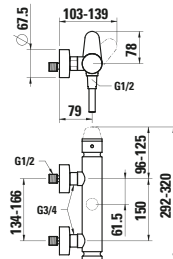

3318570044001

Wall-mounted single lever shower mixer,
with one outlet, without accessories

*Aufputz-Einhebel-Duschenmischer,
mit einem Wasserabgang, ohne Zubehör*

Colours: .004

Available from 4th Quarter 2019

Verfügbar ab 4. Quartal 2019