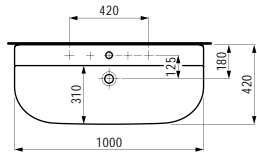

810347

Washbasin

Waschtisch

1000 x 420 x 140 mm

Colours: .000 .400 .757

Options: .104 .107 .108 .109 .136

Available from 3rd Quarter 2019

Verfügbar ab 3. Quartal 2019

405484

Vanity unit, 2 doors

Waschtischunterbau, 2 Türen

975 x 240 x 600 mm

Colours: .040 .041 .042

Available from 3rd Quarter 2019

Verfügbar ab 3. Quartal 2019

816347

Washbasin, undersurface ground

Aufsatz-Waschtisch

1000 x 420 x 140 mm

Colours: .000 .400 .757

Options: .104 .107 .108 .109 .136

Available from 3rd Quarter 2019

Verfügbar ab 3. Quartal 2019