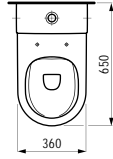

LAUFEN PRO

825962

Floorstanding WC close-coupled, washdown, rimless, outlet horizontal or vertical

Stand-WC für aufgesetzten Spülkasten, Tiefspüler, spülrandlos, Abgang waagrecht oder senkrecht

650 x 360 x 440 (430) mm

Colours: .000 .400

Options: .000 .231

Available from 1st Quarter 2020

Verfügbar ab 1. Quartal 2020