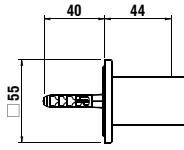

QUADRIGA

369220xxx3011

Fixed shower holder, all-metal

Fester Brausehalter, Vollmetall

Colours: .004 .091*

Available from 4th Quarter 2019

*brushed stainless steel

Verfügbar ab 4. Quartal 2019

*Edelstahl gebürstet