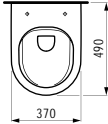

820333

Wall-hung WC ,compact', washdown, rimless

Wand-WC ,compact', Tiefspüler, spülrandlos

490 x 370 x 285 (430) mm

Colours: .000 .400 .757, 020, 759

Options: .000

Available from 3rd Quarter 2019

Verfügbar ab 3. Quartal 2019