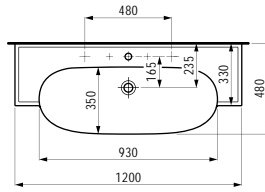

THE NEW CLASSIC

813858

Vanity washbasin
Möbelwaschtisch
1200 x 480 x 75 mm

Colours: .000 .400 .757

Options: .104 .107 .108 .109 .136 .115 .158

Available from 3rd Quarter 2019

Verfügbar ab 3. Quartal 2019

406051