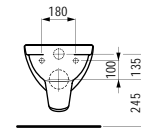

821952

Wall-hung WC ‚compact‘, washdown, rimless

Wand-WC ‚compact‘, Tiefspüler, spülrandlos

490 x 360 x 350 (430) mm

Colours: .000 .400

Options: .000

Available from 4th Quarter 2019

Verfügbar ab 4. Quartal 2019