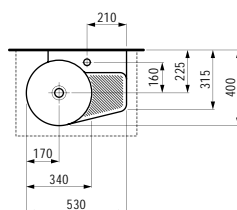

816288 ●/○

Washbasin, undersurface ground,
with semi-wet area and tap bank

*Aufsatz-Waschtisch,
mit Halbnasszone bzw. Hahnlochbank*

530 x 400 x 115 mm

Colours: .000 .400 .757

Options: .106 .109

Available from 3rd Quarter 2019

Verfügbar ab 3. Quartal 2019