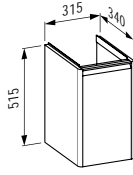

403021 BASE

Vanity unit, 1 door, left hinged, 1 internal shelf, with handle anodized aluminum / aluminium black, matching washbasin 810302

Waschtischunterbau, 1 Tür, Scharnier links, 1 Innenablage, mit Griff Aluminium eloxiert / schwarz, passend zu Waschtisch 810302

320 x 340 x 520 mm

Colours: .260 .261 .262 .263 .266 .999

Available from 3rd Quarter 2019

Verfügbar ab 3. Quartal 2019

403023 BASE

Vanity unit, 1 door, left hinged, 1 internal shelf, with handle anodized aluminum / aluminium black, matching washbasin 810302

Waschtischunterbau, 1 Tür, Scharnier links, 1 Innenablage, mit Griff Aluminium eloxiert / schwarz, passend zu Waschtisch 810302

320 x 340 x 520 mm

Colours: .260 .261 .262 .263 .266 .999

Available from 3rd Quarter 2019

Verfügbar ab 3. Quartal 2019

403022 BASE

Vanity unit, 1 door, right hinged, 1 internal shelf, with handle anodized aluminum / aluminium black, matching washbasin 810302

Waschtischunterbau, 1 Tür, Scharnier rechts, 1 Innenablage, mit Griff Aluminium eloxiert / schwarz, passend zu Waschtisch 810302

320 x 340 x 520 mm

Colours: .260 .261 .262 .263 .266 .999

Available from 3rd Quarter 2019

Verfügbar ab 3. Quartal 2019