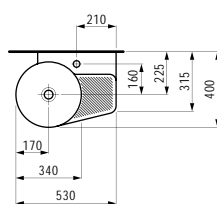

530 x 400 x 115 mm

Colours: .000 .400 .757

Options: .106 .109

Available from 3rd Quarter 2019

Verfügbar ab 3. Quartal 2019

381285

Towel holder
Handtuchhalter

Colours: .004