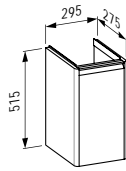

Colours: .260 .261 .262 .263 .266 .999

Available from 3rd Quarter 2019

Verfügbar ab 3. Quartal 2019

403014 BASE

Vanity unit, 1 door, right hinged, 1 internal shelf, with handle anodized aluminum / aluminium black, matching small washbasin 815301

Waschtischunterbau, 1 Tür, Scharnier rechts, 1 Innenablage, mit Griff Aluminium eloxiert / schwarz, passend zu Handwaschbecken 815301

280 x 300 x 520 mm

Colours: .260 .261 .262 .263 .266 .999

Available from 3rd Quarter 2019

Verfügbar ab 3. Quartal 2019