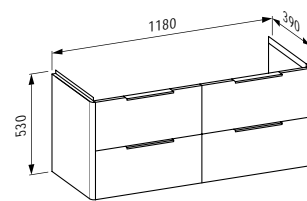

Options: .104 .108 .109 .136

Available from 3rd Quarter 2019

Verfügbar ab 3. Quartal 2019

410222 SPACE

Vanity unit, 2 drawers
Waschtischunterbau, 2 Schubladen
 1185 x 410 x 520 mm

Colours: .100 .101 .103 .999