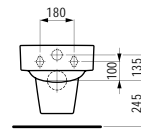

814282

Double washbasin, with semi-wet area
Doppelwaschtisch, mit Halbnasszone
1200 x 420 x 115 mm

Colours: .000 .400 .757

Options: .104 .108 .109 .136

Available from 3rd Quarter 2019

Verfügbar ab 3. Quartal 2019

410222 SPACE

Vanity unit, 2 drawers
Waschtischunterbau, 2 Schubladen
1185 x 410 x 520 mm

Colours: .100 .101 .103 .999

402534 BASE

Vanity unit, 4 drawers, incl. 2 drawer organizers
Waschtischunterbau, 4 Schubladen, inkl. 2 Schubladen-Ordnungssystemen
1180 x 390 x 530 mm

Colours: .260 .261 .262 .263 M01 M36 .999

Available from 3rd Quarter 2019

Verfügbar ab 3. Quartal 2019

381283

Towel holder, left
Handtuchhalter, links

Colours: .004

Available from 3rd Quarter 2019

Verfügbar ab 3. Quartal 2019

381284

Towel holder, right
Handtuchhalter, rechts

Colours: .004

Available from 3rd Quarter 2019

Verfügbar ab 3. Quartal 2019

820288

Wall hanging Water Closet Bowl, rimless,
washdown, cUPC approved
Wand-WC, Tiefspüler, spülrandlos, zugelassen nach cUPC (USA)

530 x 390 x 360 (430) mm

Colours: .000 .400 .757

Options: .000

872280

Toilet roll holder, right
Papierrollenhalter, rechts
170 x 130 x 115 mm

Colours: .000 .757

Options: .000

Available from 3rd Quarter 2019

Verfügbar ab 3. Quartal 2019

872281

Toilet roll holder, left
Papierrollenhalter, links
170 x 130 x 115 mm

Colours: .000 .757

Options: .000

Available from 3rd Quarter 2019

Verfügbar ab 3. Quartal 2019

872282

Toilet brush holder incl. toilet brush
WC-Bürstengarnitur, inkl. Klosettbürste
150 x 100 x 360 mm

Colours: .000 .757

Options: .000

Available from 3rd Quarter 2019

Verfügbar ab 3. Quartal 2019