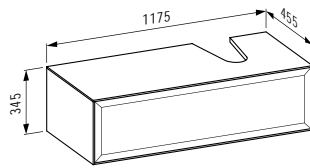

406086

Drawer element 1200,
1 drawer, cut-out right

*Schubladenelement 1200, 1 Schublade,
Ausschnitt rechts*

1175 x 455 x 345 mm

Colours: .631 .627 .628