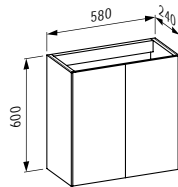

405481

Vanity unit, 1 door, left hinged
Waschtischunterbau, 1 Tür, Scharnier links
385 x 240 x 600 mm
Colours: .040 .041 .042

405482

Vanity unit, 1 door, right hinged
Waschtischunterbau, 1 Tür, Scharnier rechts
385 x 240 x 600 mm
Colours: .040 .041 .042

810342

Washbasin
Waschtisch
600 x 420 x 140 mm
Colours: .000 .400 .757
Options: .104 .108 .109 .136

405483

Vanity unit, 2 doors
Waschtischunterbau, 2 Türen
580 x 240 x 600 mm
Colours: .040 .041 .042

816342

Washbasin, undersurface ground
Aufsatz-Waschtisch
600 x 420 x 140 mm
Colours: .000 .400 .757
Options: .104 .108 .109 .136