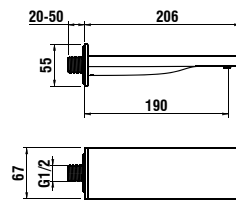

3712200910601

Wall-mounted spout, fixed spout, projection 190mm

Wanneneinlauf, Festauslauf, Ausladung 190mm

Colours: .091*

Available from 4th Quarter 2019

*brushed stainless steel

Verfügbar ab 4. Quartal 2019

*Edelstahl gebürstet