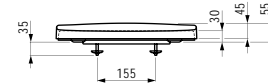

Colours: .000 .757

Options: .000

821954 PRO LIBERTY

Wall-hung WC ‚liberty‘, washdown, rimless, barrier-free

Wand-WC ‚liberty‘, Tiefspüler, spülrandlos, barrierefrei

700 x 360 x 350 (450) mm

Colours: .000 .400 .018 .037