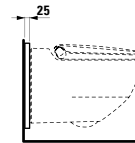

894690

Adapter plate for shower toilet installation with connections above 9 cm outside of centre

Adapterplatte zur Installation des Dusch-WC's mit Anschlüssen über 9 cm außerhalb der Mitte

450 x 450 x 25 mm

Colours: .000*

Options: .000

* color white matt

* Farbe weiß matt