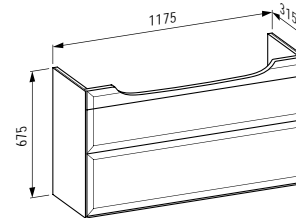

THE NEW CLASSIC

813858

Vanity washbasin
Möbelwaschtisch
1200 x 480 x 75 mm

Colours: .000 .400 .757

Options: .104 .107 .108 .109 .136 .115 .158

Available from 3rd Quarter 2019

Verfügbar ab 3. Quartal 2019

406051