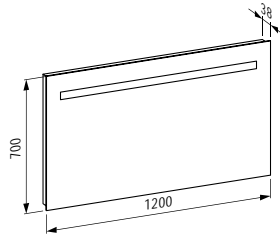

1200 x 38 x 700 mm

Colours: .144

447672 LEELO

Mirror, 1200 mm with integrated horizontal LED lighting, 1 touch sensor (On/ Off/ Dimmer), aluminium frame, 4000K, IP44

Spiegel, 1200 mm, mit integrierter horizontaler LED-Beleuchtung, 1 Touch Sensorschalter (An/ Aus/ Dimmer), Aluminiumrahmen, 4000K, IP44