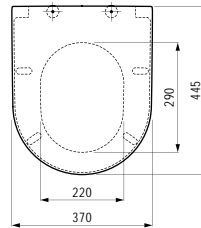

Colours: .000 .757

Options: .000

821954 PRO LIBERTY

Wall-hung WC ‚liberty‘, washdown, rimless, barrier-free

Wand-WC ‚liberty‘, Tiefspüler, spülrandlos, barrierefrei

700 x 360 x 350 (450) mm

Colours: .000 .400 .018 .037