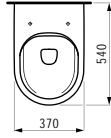

823341

Floorstanding WC, washdown, rimless, outlet horizontal or vertical

Stand-WC, Tiefspüler, spülrandlos, Abgang waagrecht/senkrecht

530 x 370 x 430 mm

Colours: .000 .400 .757

Options: .000

Available from 4th Quarter 2019

Verfügbar ab 4. Quartal 2019