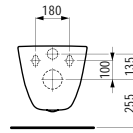

820968

Wall hanging Water Closet Bowl, rimless, washdown, cUPC approved

Wand-WC, Tiefspüler, spülrandlos, zugelassen nach cUPC (USA)

530 x 360 x 340 (430) mm

Colours: .000 .400

Options: .250

Available from 3rd Quarter 2019

Verfügbar ab 3. Quartal 2019