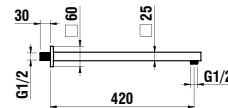

366220xxx0131

Wall bracket for rain shower head, 420mm

Brausewandarm für Regenbrause, 420 mm

Colours: .004 .079*

Available from 4th Quarter 2019

*Nickel brushed

Verfügbar ab 4. Quartal 2019

*Nickel gebürstet