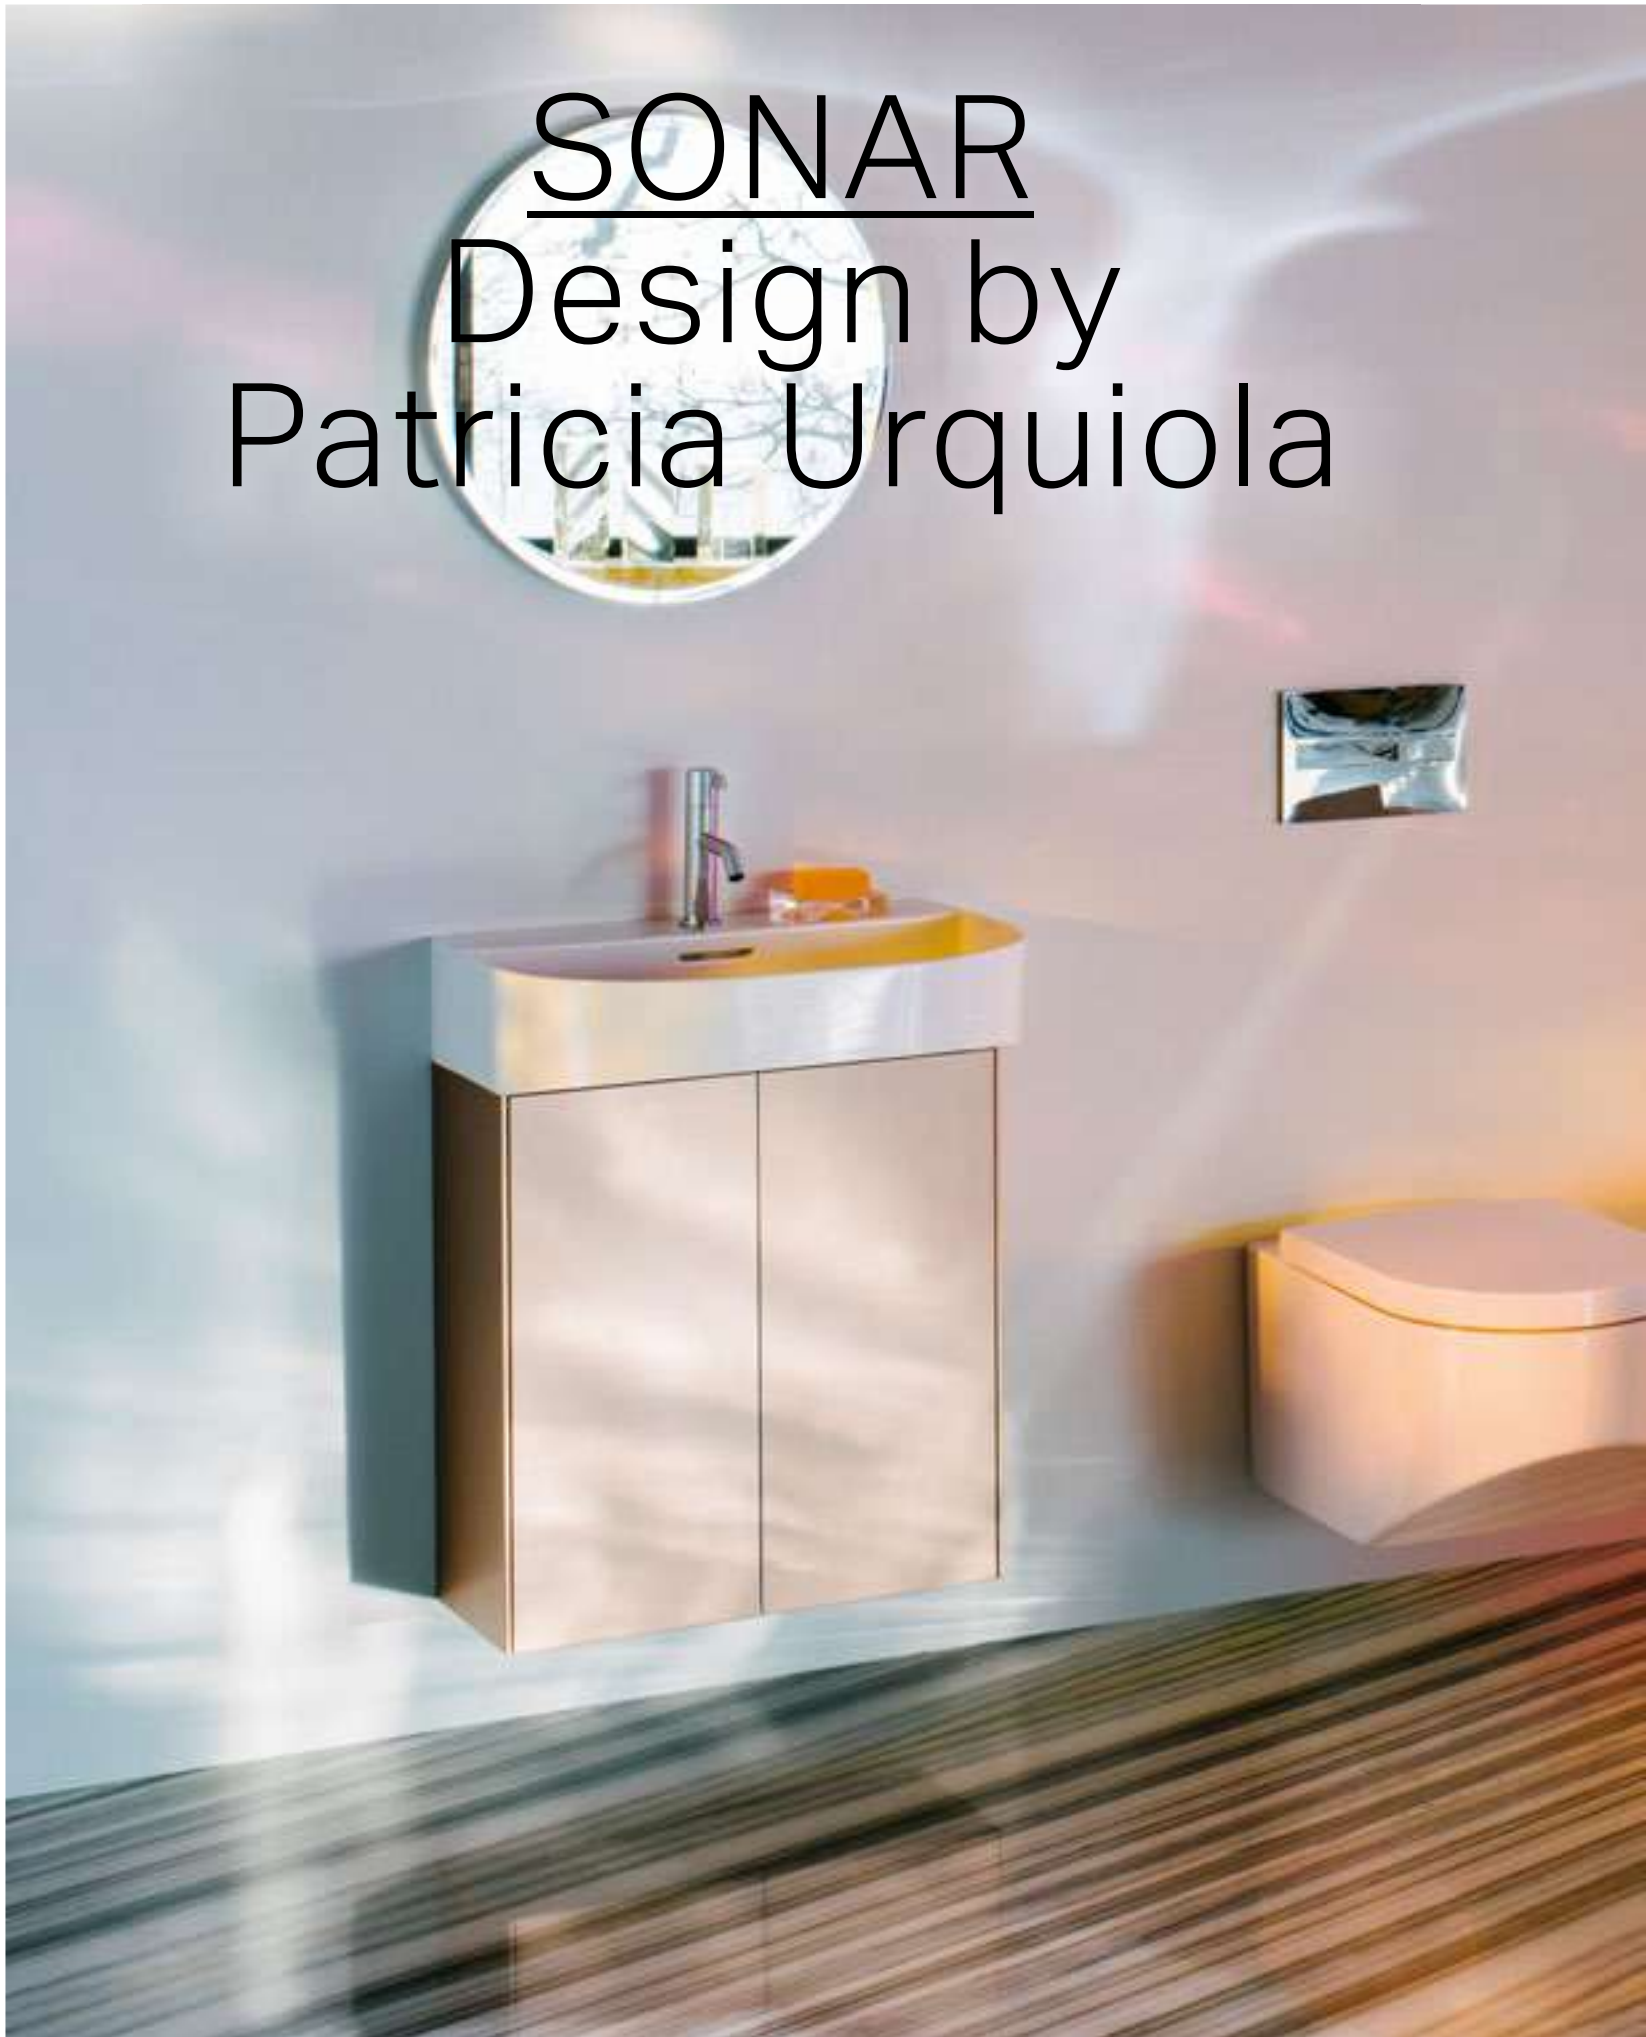

SONAR Design by Patricia Urquiola

SONAR washbasin 60 with vanity unit; wall-hung WC; freestanding bathtub with tap bank and surface structure; backrest, tray for Sonar bathtubs KARTELL BY LAUFEN faucets