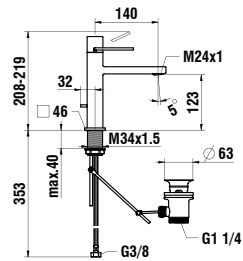

311221xxx1211

Single lever basin mixer, projection 140 mm, fixed spout, with pop-up waste

Einhebel-Waschtischmischer, Ausladung 140 mm, Festauslauf, mit Ablaufventil

Colours: .004 .091*

Available from 4th Quarter 2019

*brushed stainless steel

Verfügbar ab 4. Quartal 2019

*Edelstahl gebürstet