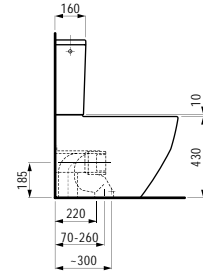

LAUFEN PRO

825962

Floorstanding WC close-coupled, washdown, rimless, outlet horizontal or vertical

Stand-WC für aufgesetzten Spülkasten, Tiefspüler, spülrandlos, Abgang waagrecht oder senkrecht

650 x 360 x 440 (430) mm

Colours: .000 .400

Options: .000 .231

Available from 1st Quarter 2020

Verfügbar ab 1. Quartal 2020