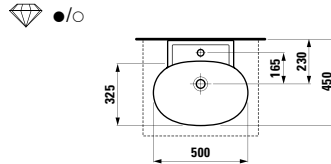

816852

Small washbasin, undersurface ground
Aufsatz-Handwaschbecken
500 x 450 x 135 mm

Colours: .000 .400 .757

Options: .104 .109

406003

Drawer element 600, 1 drawer,
with centre cut-out

*Schubladenelement 600, 1 Schublade,
mit Ausschnitt Mitte*

575 x 455 x 345 mm

Colours: .631 .627 .628