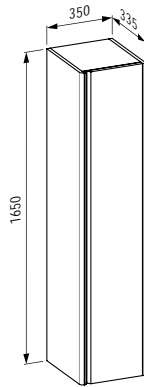

403032 BASE

Tall cabinet, 1 door, with handle anodized aluminum, right hinged

Hochschrank, 1 Tür, mit Griff Aluminium eloxiert, Scharnier rechts

350 x 330 x 1650 mm

Colours: .260 .261 .262 .263 .266 .999

Available from 3rd Quarter 2019

Verfügbar ab 3. Quartal 2019

403034 BASE

Tall cabinet, 1 door, with handle aluminum black, right hinged

Hochschrank, 1 Tür, mit Griff Aluminium schwarz, Scharnier rechts

350 x 330 x 1650 mm

Colours: .260 .261 .262 .263 .266 .999

Available from 3rd Quarter 2019

Verfügbar ab 3. Quartal 2019