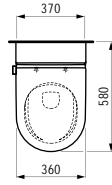

SHOWER TOILET CLEANET NAVIA

820601 NAVIA

Shower Toilet, wall-hung, rimless, washdown, incl. seat and cover removable with lowering system