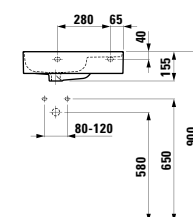

530 x 400 x 115 mm

Colours: .000 .400 .757

Options: .106 .109

Available from 3rd Quarter 2019

Verfügbar ab 3. Quartal 2019

381285

Towel holder
Handtuchhalter

Colours: .004