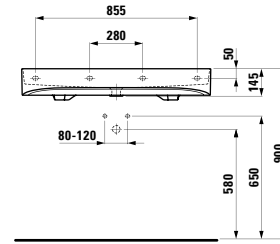

810347

Washbasin

Waschtisch

1000 x 420 x 140 mm

Colours: .000 .400 .757

Options: .104 .107 .108 .109 .136

Available from 3rd Quarter 2019

Verfügbar ab 3. Quartal 2019

405484

Vanity unit, 2 doors

Waschtischunterbau, 2 Türen

975 x 240 x 600 mm

Colours: .040 .041 .042

Available from 3rd Quarter 2019

Verfügbar ab 3. Quartal 2019

816347

Washbasin, undersurface ground

Aufsatz-Waschtisch

1000 x 420 x 140 mm

Colours: .000 .400 .757

Options: .104 .107 .108 .109 .136

Available from 3rd Quarter 2019

Verfügbar ab 3. Quartal 2019