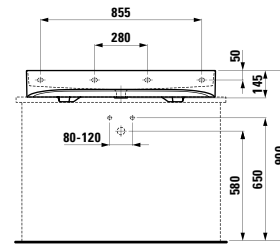

820341

Wall-hung WC, washdown, rimless

Wand-WC, Tiefspüler, spülrandlos

530 x 370 x 340 (430) mm

Colours: .000 .400 .757

Options: .000

Available from 4th Quarter 2019

Verfügbar ab 4. Quartal 2019

893341

WC seat and cover, removable, with lowering system

Sitz mit Deckel, abnehmbar, mit Absenkautomatik

Colours: .000 .757

Options: .000

Available from 4th Quarter 2019

Verfügbar ab 4. Quartal 2019

830341

Wall-hung bidet

Wandbidet

530 x 370 x 340 (430) mm

Colours: .000 .400 .757

Options: .302

Available from 4th Quarter 2019

Verfügbar ab 4. Quartal 2019