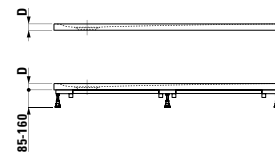

A / mm	B / mm	C / mm	D / mm
210951	1000	800	500	33
210957	1000	900	500	33
212954	1100	800	550	33
212955	1100	900	550	33
210952	1200	800	600	33
210958	1200	900	600	33
211953	1200	1000	600	33
214951	1700	750	850	46
214953	1700	800	850	46
214959	1800	750	900	46
211959	1800	800	900	46