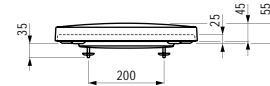

893341

WC seat and cover, removable, with lowering system

Sitz mit Deckel, abnehmbar, mit Absenkautomatik

Colours: .000 .757

Options: .000

Available from 4th Quarter 2019

Verfügbar ab 4. Quartal 2019