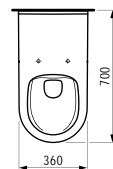

821954 PRO LIBERTY

Wall-hung WC ‚liberty‘, washdown, rimless, barrier-free

Wand-WC ‚liberty‘, Tiefspüler, spülrandlos, barrierefrei

700 x 360 x 350 (450) mm

Colours: .000 .400 .018 .037

Options: .000

Available from 4th Quarter 2019

Verfügbar ab 4. Quartal 2019