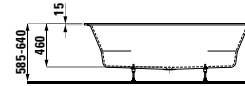

240950

Bathtub, rectangular, made of Marbond composite material, drop-in version

Badewanne, Einbauversion, rechteckig, aus Verbundwerkstoff Marbond

1800 x 800 x 460 (585-640) mm

Colours: .000

Options: .000