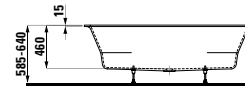

241950

Bathtub, drop-in version, oval, made of Marbond composite material

Badewanne, Einbauversion, oval, aus Verbundwerkstoff Marbond

1800 x 800 x 460 (585-640) mm

Colours: .000

Options: .000