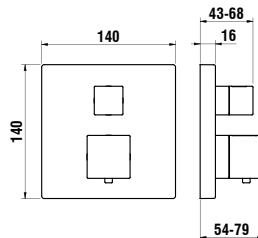

333226xxx0001

Twin handled set for concealed
thermostatic shower mixer, with 2-way dimmer

*2-Griff-Fertigmontageset für thermostatischen
Unterputz-Duschenmischer, mit 2-Wege-Dimmer*

Colours: .004 .090*

Available from 4th Quarter 2019

*brushed stainless steel

Verfügbar ab 4. Quartal 2019

*Edelstahl gebürstet