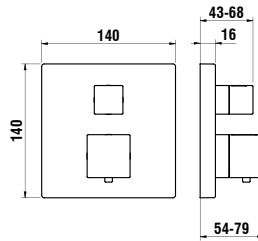

323226xxx0001

Twin handled set for concealed thermostatic bath/
shower mixer, with 2-way dimmer

*2-Griff-Fertigmontageset für thermostatischen
Unterputz-Bade-/Duschenmischer,
mit 2-Wege-Dimmer*

Colours: .004 .090*

Available from 4th Quarter 2019

*brushed stainless steel (PVD)

Verfügbar ab 4. Quartal 2019

*Edelstahl gebürstet (PVD)