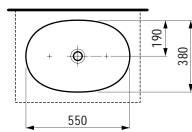

THE NEW CLASSIC

813858

Vanity washbasin
Möbelwaschtisch
1200 x 480 x 75 mm

Colours: .000 .400 .757

Options: .104 .107 .108 .109 .136 .115 .158

Available from 3rd Quarter 2019

Verfügbar ab 3. Quartal 2019

406051

Vanity unit, 1 drawer, matches vanity washbasin 813858

Waschtischunterbau, 1 Schublade, passend zu Möbelwaschtisch 813858

1175 x 315 x 345 mm

Colours: .631 .627 .628

Available from 3rd Quarter 2019

Verfügbar ab 3. Quartal 2019

406052

Vanity unit, 2 drawers, matches vanity washbasin 813858

Waschtischunterbau, 2 Schubladen, passend zu Möbelwaschtisch 813858

1175 x 315 x 675 mm

Colours: .631 .627 .628

Available from 3rd Quarter 2019

Verfügbar ab 3. Quartal 2019

812852

Bowl washbasin, oval
Waschtisch-Schale, oval
550 x 380 x 145 mm

Colours: .000 .400 .757

Options: .112

812853

Bowl washbasin with overflow channel, oval
Waschtisch-Schale mit Überlaufkanal, oval
550 x 380 x 145 mm

Colours: .000 .400 .757

Options: .109

406001

Drawer element 600, 1 drawer, with centre cut-out

Schubladenelement 600, 1 Schublade, mit Ausschnitt Mitte

575 x 455 x 345 mm

Colours: .631 .627 .628

406002

Drawer element 600, 2 drawer, with centre cut-out

Schubladenelement 600, 2 Schublade, mit Ausschnitt Mitte

575 x 455 x 600 mm

Colours: .631 .627 .628