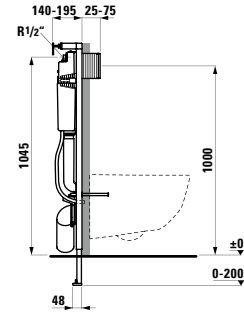

DUSCH-WC CLEANET NAVIA

894661 LIS

Installation system LIS CW2 with cistern for wall-hung WC and shower toilet, dual flush 6/3L (adjustable to 4.5/3L)

CW2 Installationssystem LIS mit Spülkasten für Wand-WC und Dusch-WC, Zwei-Mengen-Spülung 6/3L (umstellbar auf 4.5/3L)

500 x 140-195 x 1120-1320 mm

Colours: .000

Options: .000

894666 LIS

Installation system LIS CW2 with cistern for wall-hung WC and shower toilet, dual flush 4.5/3L (adjustable to 6/3L)

CW2 Installationssystem LIS mit Spülkasten für Wand-WC und Dusch-WC, Zwei-Mengen-Spülung 4.5/3L (umstellbar auf 6/3L)

500 x 140-195 x 1120-1320 mm

Colours: .000

Options: .000