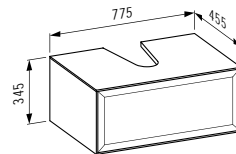

575 x 455 x 600 mm

Colours: .631 .627 .628

406013

Drawer element 800, 1 drawer,
with centre cut-out

*Schubladenelement 800, 1 Schublade,
mit Ausschnitt Mitte*

775 x 455 x 345 mm

Colours: .631 .627 .628

406014