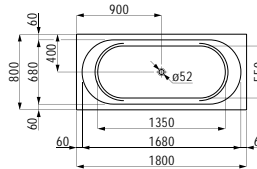

240950

Bathtub, rectangular, made of Marbond composite material, drop-in version

Badewanne, Einbauversion, rechteckig, aus Verbundwerkstoff Marbond

1800 x 800 x 460 (585-640) mm

Colours: .000

Options: .000