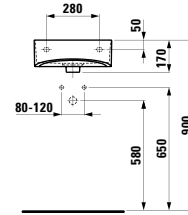

815341

Small washbasin, incl. ceramic waste cover
Handwaschbecken, inkl. Keramikabdeckung für Ablaufventil
410 x 420 x 140 mm
Colours: .000 .400 .757
Options: .104 .109