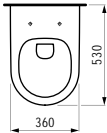

820968

Wall hanging Water Closet Bowl, rimless, washdown, cUPC approved

Wand-WC, Tiefspüler, spülrandlos, zugelassen nach cUPC (USA)

530 x 360 x 340 (430) mm

Colours: .000 .400

Options: .250

Available from 3rd Quarter 2019

Verfügbar ab 3. Quartal 2019