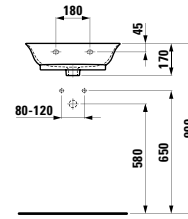

THE NEW CLASSIC

815852

Small Washbasin
Handwaschbecken
500 x 450 x 135 mm

Colours: .000 .400 .757

Options: .104 .109