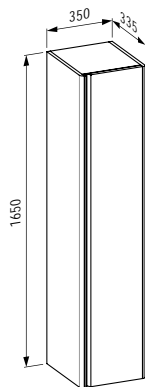

350 x 330 x 1650 mm

Colours: .260 .261 .262 .263 .266 .999

403011 BASE

Vanity unit, 1 door, left hinged, 1 internal shelf, with handle anodized aluminum / aluminium black, matching small washbasin 815301