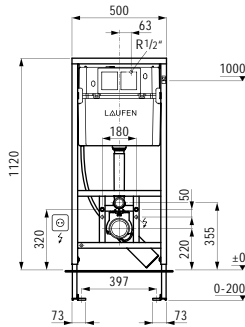

DUSCH-WC CLEANET NAVIA

894661 LIS

Installation system LIS CW2 with cistern for wall-hung WC and shower toilet, dual flush 6/3L (adjustable to 4.5/3L)

CW2 Installationssystem LIS mit Spülkasten für Wand-WC und Dusch-WC, Zwei-Mengen-Spülung 6/3L (umstellbar auf 4.5/3L)

500 x 140-195 x 1120-1320 mm

Colours: .000

Options: .000

894666 LIS

Installation system LIS CW2 with cistern for wall-hung WC and shower toilet, dual flush 4.5/3L (adjustable to 6/3L)

CW2 Installationssystem LIS mit Spülkasten für Wand-WC und Dusch-WC, Zwei-Mengen-Spülung 4.5/3L (umstellbar auf 6/3L)

500 x 140-195 x 1120-1320 mm

Colours: .000

Options: .000