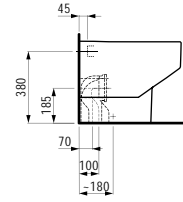

823341

Floorstanding WC, washdown, rimless, outlet horizontal or vertical

Stand-WC, Tiefspüler, spülrandlos, Abgang waagrecht/senkrecht

530 x 370 x 430 mm

Colours: .000 .400 .757

Options: .000

Available from 4th Quarter 2019

Verfügbar ab 4. Quartal 2019