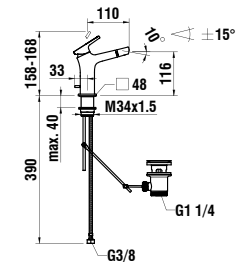

3413910041111

Single lever bidet mixer, projection 110 mm, Eco+, fixed spout, with pop-up waste

Einhebel-Bidetmischer, Ausladung 110 mm, Eco+, Festauslauf, mit Ablaufventil

Colours: .004

Available from 3rd Quarter 2019

Verfügbar ab 3. Quartal 2019