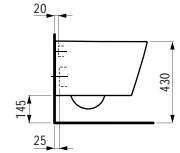

820333

Wall-hung WC ,compact', washdown, rimless

Wand-WC ,compact', Tiefspüler, spülrandlos

490 x 370 x 285 (430) mm

Colours: .000 .400 .757, 020, 759

Options: .000

Available from 3rd Quarter 2019

Verfügbar ab 3. Quartal 2019