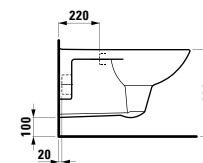

821954 PRO LIBERTY

Wall-hung WC ‚liberty‘, washdown, rimless, barrier-free

Wand-WC ‚liberty‘, Tiefspüler, spülrandlos, barrierefrei

700 x 360 x 350 (450) mm

Colours: .000 .400 .018 .037

Options: .000

Available from 4th Quarter 2019

Verfügbar ab 4. Quartal 2019