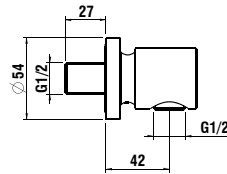

3638500041511

Shower hose connector, with check-valve, all-metal

Anschlussbogen, mit Rückflussverhinderer, Vollmetall

Colours: .004

Available from 4th Quarter 2019

Verfügbar ab 4. Quartal 2019