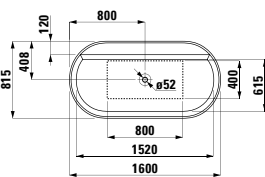

292340

Backrest, light grey
Rückenlehne, hellgrau
400 x 90 x 625 mm

293340

Tray for Sonar bathtubs
Ablage für Sonar Badewannen
270 x 270 x 80 mm

Colours: .000

Available from 3rd Quarter 2019

Verfügbar ab 3. Quartal 2019