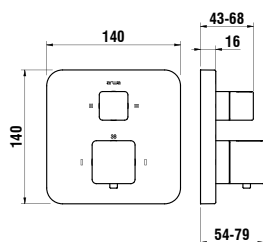

3333960040001

Twin handled set for concealed thermostatic shower mixer, with 1-way dimmer

2-Griff-Fertigmontageset für thermostatischen Unterputz-Duschenmischer, mit 1-Wege-Dimmer

Colours: .004

Available from 3rd Quarter 2019

Verfügbar ab 3. Quartal 2019

3713900040601

Bath spout, projection 126 mm

Wanneneinlauf, Ausladung 126 mm

Colours: .004

Available from 3rd Quarter 2019

Verfügbar ab 3. Quartal 2019