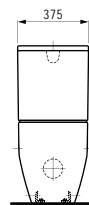

825951

Floorstanding WC close-coupled, washdown, rimless, outlet horizontal or vertical

Stand-WC für aufgesetzten Spülkasten, Tiefspüler, spülrandlos, Abgang waagrecht oder senkrecht

700 x 360 x 440 (430) mm

Colours: .000 .400

Options: .000 .231

Available from 2nd Quarter 2020

Verfügbar ab 2. Quartal 2020

Charge 231