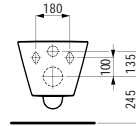

820333

Wall-hung WC ,compact', washdown, rimless

Wand-WC ,compact', Tiefspüler, spülrandlos

490 x 370 x 285 (430) mm

Colours: .000 .400 .757, 020, 759

Options: .000

Available from 3rd Quarter 2019

Verfügbar ab 3. Quartal 2019