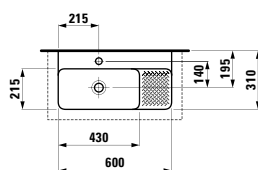

815285 ●/○

Washbasin ,compact', with semi-wet area right
Waschtisch ,compact', mit Halbnasszone rechts
600 x 315 x 115 mm

Colours: .000 .400 .757

Options: .104 .109

Available from 3rd Quarter 2019

Verfügbar ab 3. Quartal 2019

402552 BASE

Vanity unit, 2 doors
Waschtischunterbau, 2 Türen
585 x 290 x 525 mm

Colours: .260 .261 .262 .263 M01 M36 .999

Available from 3rd Quarter 2019

Verfügbar ab 3. Quartal 2019

381282

Towel holder
Handtuchhalter

Colours: .004

Available from 3rd Quarter 2019

Verfügbar ab 3. Quartal 2019

817285 ●/○

Washbasin, undersurface ground ,compact',
with semi-wet area right

*Aufsatz-Waschtisch ,compact',
mit Halbnasszone rechts*

600 x 315 x 115 mm

Colours: .000 .400 .757

Options: .104 .109

Available from 3rd Quarter 2019

Verfügbar ab 3. Quartal 2019

815288 ●/○

Washbasin, with semi-wet area and tap bank
Waschtisch, mit Halbnasszone bzw. Hahnlochbank

530 x 400 x 115 mm

Colours: .000 .400 .757

Options: .106 .109

Available from 3rd Quarter 2019

Verfügbar ab 3. Quartal 2019

381285

Towel holder
Handtuchhalter

Colours: .004

Available from 3rd Quarter 2019

Verfügbar ab 3. Quartal 2019

816288 ●/○

Washbasin, undersurface ground,
with semi-wet area and tap bank

*Aufsatz-Waschtisch,
mit Halbnasszone bzw. Hahnlochbank*

530 x 400 x 115 mm

Colours: .000 .400 .757

Options: .106 .109

Available from 3rd Quarter 2019

Verfügbar ab 3. Quartal 2019