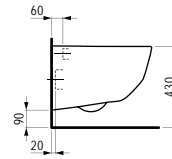

820968

Wall hanging Water Closet Bowl, rimless, washdown, cUPC approved

Wand-WC, Tiefspüler, spülrandlos, zugelassen nach cUPC (USA)

530 x 360 x 340 (430) mm

Colours: .000 .400

Options: .250

Available from 3rd Quarter 2019

Verfügbar ab 3. Quartal 2019