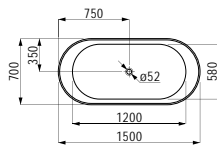

243952

Freestanding bathtub, made of Marbond composite material

Freistehende Badewanne, aus Verbundwerkstoff Marbond

1500 x 700 x 590 mm

Colours: .000

Options: .000