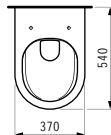

820341

Wall-hung WC, washdown, rimless

Wand-WC, Tiefspüler, spülrandlos

530 x 370 x 340 (430) mm

Colours: .000 .400 .757

Options: .000

Available from 4th Quarter 2019

Verfügbar ab 4. Quartal 2019