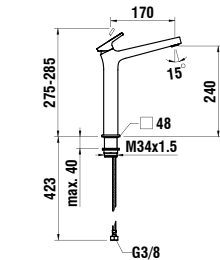

Colours: .004

Available from 3rd Quarter 2019

Verfügbar ab 3. Quartal 2019

3413910041111

Single lever bidet mixer, projection 110 mm, Eco+, fixed spout, with pop-up waste

Einhebel-Bidetmischer, Ausladung 110 mm, Eco+, Festauslauf, mit Ablaufventil