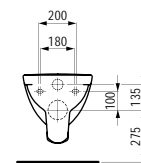

821954 PRO LIBERTY

Wall-hung WC ‚liberty‘, washdown, rimless, barrier-free

Wand-WC ‚liberty‘, Tiefspüler, spülrandlos, barrierefrei

700 x 360 x 350 (450) mm

Colours: .000 .400 .018 .037

Options: .000

Available from 4th Quarter 2019

Verfügbar ab 4. Quartal 2019