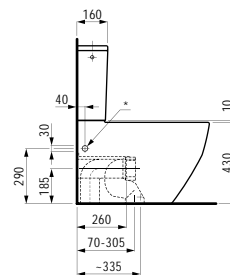

825951

Floorstanding WC close-coupled, washdown, rimless, outlet horizontal or vertical

Stand-WC für aufgesetzten Spülkasten, Tiefspüler, spülrandlos, Abgang waagrecht oder senkrecht

700 x 360 x 440 (430) mm

Colours: .000 .400

Options: .000 .231

Available from 2nd Quarter 2020

Verfügbar ab 2. Quartal 2020

Charge 231