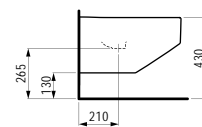

830341

Wall-hung bidet

Wandbidet

530 x 370 x 340 (430) mm

Colours: .000 .400 .757

Options: .302

Available from 4th Quarter 2019

Verfügbar ab 4. Quartal 2019