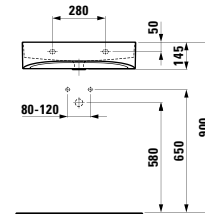

405481

Vanity unit, 1 door, left hinged
Waschtischunterbau, 1 Tür, Scharnier links
385 x 240 x 600 mm
Colours: .040 .041 .042

405482

Vanity unit, 1 door, right hinged
Waschtischunterbau, 1 Tür, Scharnier rechts
385 x 240 x 600 mm
Colours: .040 .041 .042

810342

Washbasin
Waschtisch
600 x 420 x 140 mm
Colours: .000 .400 .757
Options: .104 .108 .109 .136

405483

Vanity unit, 2 doors
Waschtischunterbau, 2 Türen
580 x 240 x 600 mm
Colours: .040 .041 .042

816342

Washbasin, undersurface ground
Aufsatz-Waschtisch
600 x 420 x 140 mm
Colours: .000 .400 .757
Options: .104 .108 .109 .136