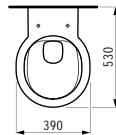

814282

Double washbasin, with semi-wet area
Doppelwaschtisch, mit Halbnasszone
1200 x 420 x 115 mm

Colours: .000 .400 .757

Options: .104 .108 .109 .136

Available from 3rd Quarter 2019

Verfügbar ab 3. Quartal 2019

410222 SPACE

Vanity unit, 2 drawers
Waschtischunterbau, 2 Schubladen
1185 x 410 x 520 mm

Colours: .100 .101 .103 .999

402534 BASE

Vanity unit, 4 drawers, incl. 2 drawer organizers
Waschtischunterbau, 4 Schubladen, inkl. 2 Schubladen-Ordnungssystemen
1180 x 390 x 530 mm

Colours: .260 .261 .262 .263 M01 M36 .999

Available from 3rd Quarter 2019

Verfügbar ab 3. Quartal 2019

381283

Towel holder, left
Handtuchhalter, links

Colours: .004

Available from 3rd Quarter 2019

Verfügbar ab 3. Quartal 2019

381284

Towel holder, right
Handtuchhalter, rechts

Colours: .004

Available from 3rd Quarter 2019

Verfügbar ab 3. Quartal 2019

820288

Wall hanging Water Closet Bowl, rimless,
washdown, cUPC approved
Wand-WC, Tiefspüler, spülrandlos, zugelassen nach cUPC (USA)

530 x 390 x 360 (430) mm

Colours: .000 .400 .757

Options: .000

872280

Toilet roll holder, right
Papierrollenhalter, rechts
170 x 130 x 115 mm

Colours: .000 .757

Options: .000

Available from 3rd Quarter 2019

Verfügbar ab 3. Quartal 2019

872281

Toilet roll holder, left
Papierrollenhalter, links
170 x 130 x 115 mm

Colours: .000 .757

Options: .000

Available from 3rd Quarter 2019

Verfügbar ab 3. Quartal 2019

872282

Toilet brush holder incl. toilet brush
WC-Bürstengarnitur, inkl. Klosettbürste
150 x 100 x 360 mm

Colours: .000 .757

Options: .000

Available from 3rd Quarter 2019

Verfügbar ab 3. Quartal 2019