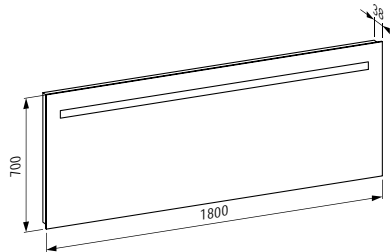

447702 LEELO

Mirror, 1800 mm with integrated horizontal LED lighting, 1 touch sensor (On/ Off/ Dimmer), aluminium frame, 4000K, IP44

Spiegel, 1800 mm, mit integrierter horizontaler LED-Beleuchtung, 1 Touch Sensorschalter (An/ Aus/ Dimmer), Aluminiumrahmen, 4000K, IP44

1800 x 38 x 700 mm

Colours: .144

447703 LEELO

Mirror, 1800 mm with integrated horizontal LED lighting and ambient light, 3 touch sensors (On-Off/ Dimmer/ Colour temperature change 2700-6000K), aluminium frame, IP44

Spiegel, 1800 mm, mit integrierter horizontaler LED-Beleuchtung und Ambientlicht, 3 Touch Sensorschalter (An-Aus/ Dimmer/ Farbtemperaturwechsel 2700-6000K), Aluminiumrahmen, IP44

1800 x 32 x 700 mm

Colours: .144