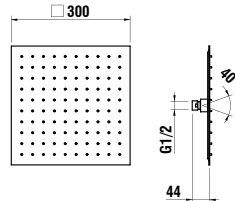

367221xxx1311

Square rain shower head, ultra flat, 300x300 mm

Quadratische Regenbrause, ultraflach, 300x300 mm

Colours: .004 .091*

Available from 4th Quarter 2019

*brushed stainless steel

Verfügbar ab 4. Quartal 2019

*Edelstahl gebürstet