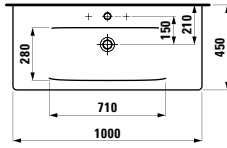

860707

Combipack 1000 mm, washbasin ,slim' with vanity unit with 2 drawers, incl. drawer organizer, with handle anodized aluminum

Komplettset 1000 mm, Waschtisch ,slim' mit Waschtischunterbau mit 2 Schubladen, inkl. Schubladen-Ordnungssystem, mit Griff Aluminium eloxiert

1000 x 450 x 545 mm

Colours: .260 .261 .262 .263 .266 .999

Options: .104

Available from 4th quarter 2019

Verfügbar ab 4. Quartal 2019