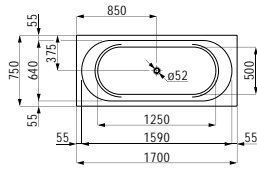

242950

Bathtub, rectangular, made of Marbond composite material, drop-in version

Badewanne, Einbauversion, rechteckig, aus Verbundwerkstoff Marbond

1700 x 750 x 460 (585-640) mm

Colours: .000

Options: .000

Available from 2nd Quarter 2020

Verfügbar ab 2. Quartal 2020