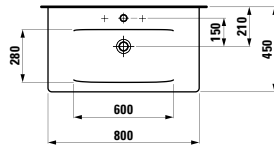

860705

Combipack 800 mm, washbasin ,slim'
with vanity unit with 2 drawers, incl. drawer organizer,
with handle anodized aluminum

*Komplettset 800 mm, Waschtisch ,slim'
mit Waschtischunterbau mit 2 Schubladen,
inkl. Schubladen-Ordnungssystem,
mit Griff Aluminium eloxiert*

800 x 450 x 545 mm

Colours: .260 .261 .262 .263 .266 .999

Options: .104

Available from 4th quarter 2019

Verfügbar ab 4. Quartal 2019