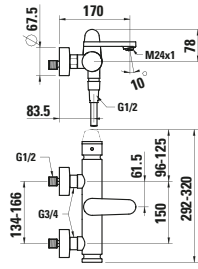

THE NEW CLASSIC

3218570041411

Wall-mounted single lever bath mixer,
with diverter, with accessories

*Aufputz-Einhebel-Bademischer,
mit Umsteller, mit Zubehör*

Colours: .004

Available from 4th Quarter 2019

Verfügbar ab 4. Quartal 2019