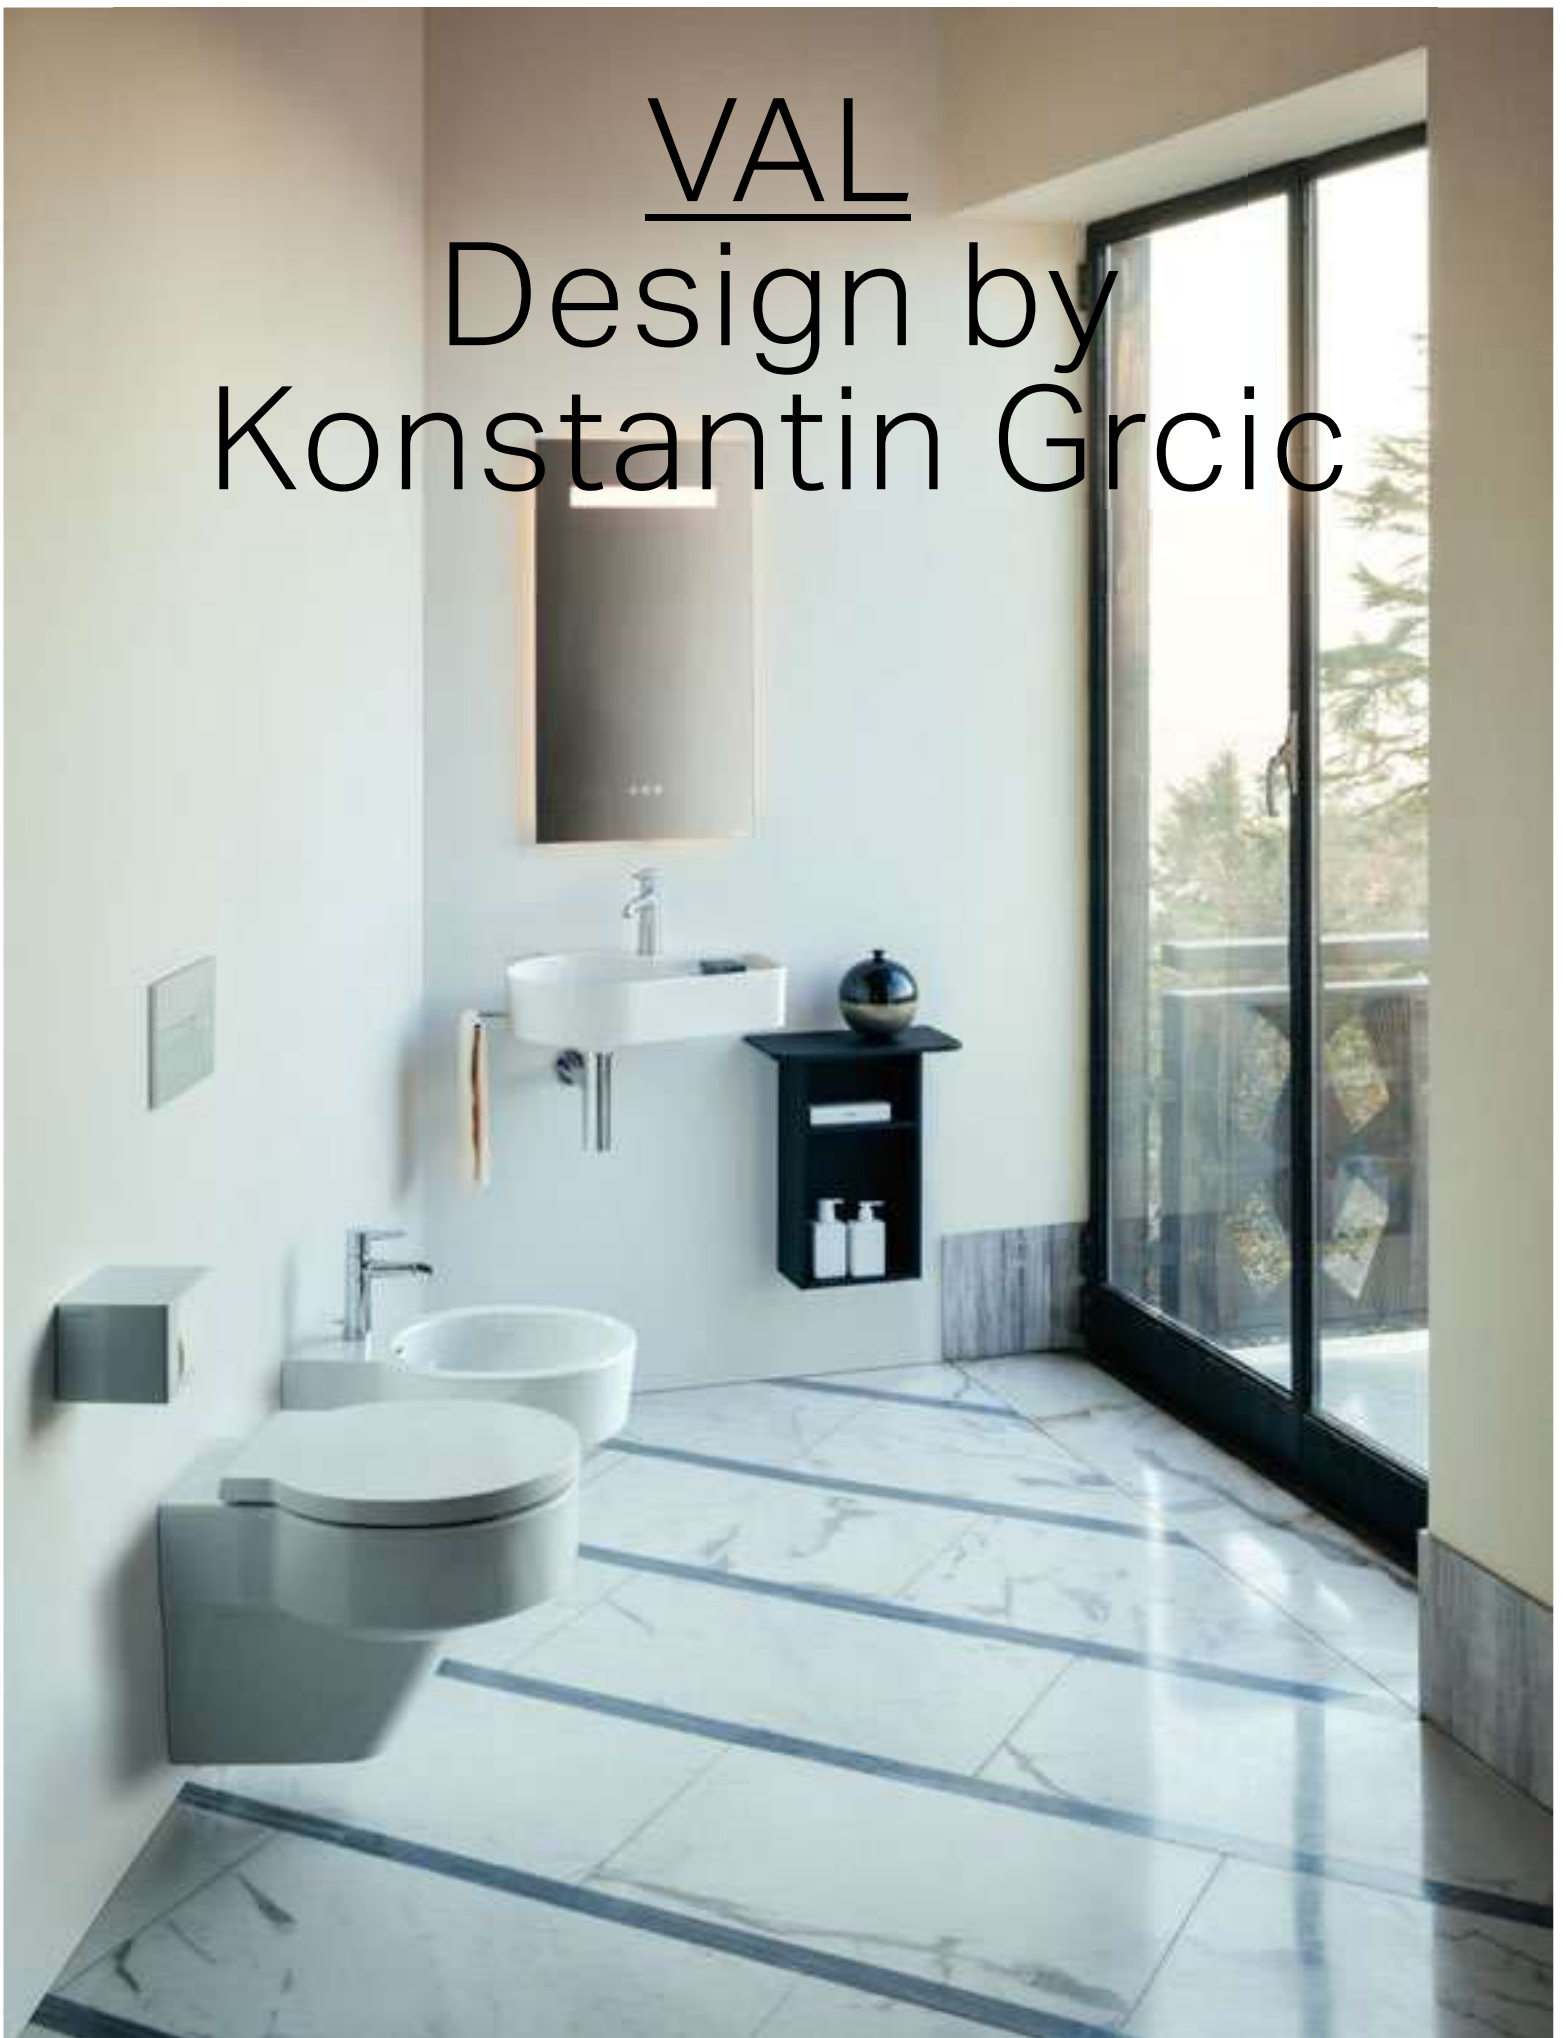

VAL Design by Konstantin Grcic

VAL wall-hung WC 'rimless' and bidet; bidet mixer, ceramic toilet roll holder; washbasin 53 with semi-wet area; single lever basin mixer LEELO mirror LIS flush plate
VAL Wand-WC 'spülrandlos' und Bidet; Bidetmischer; keramischer Papierrollenhalter; Waschtisch 53 mit Halbnasszone; Einhebel Waschtischmischer LEELO Spiegel LIS Drückerplatte