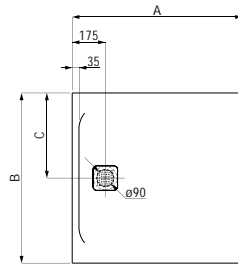

Also suitable for flush installation

Auch für flächenbündigen Einbau geeignet

	A / mm	B / mm	C / mm	D / mm
210950	800	800	400	29
210956	900	900	450	30
211952	1000	1000	500	33
211958	1200	1200	600	33

Shower tray, made of Marbond composite material, super flat, rectangular, outlet at short side