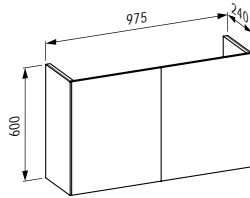

810347

Washbasin

Waschtisch

1000 x 420 x 140 mm

Colours: .000 .400 .757

Options: .104 .107 .108 .109 .136

Available from 3rd Quarter 2019

Verfügbar ab 3. Quartal 2019

405484

Vanity unit, 2 doors

Waschtischunterbau, 2 Türen

975 x 240 x 600 mm

Colours: .040 .041 .042

Available from 3rd Quarter 2019

Verfügbar ab 3. Quartal 2019

816347

Washbasin, undersurface ground

Aufsatz-Waschtisch

1000 x 420 x 140 mm

Colours: .000 .400 .757

Options: .104 .107 .108 .109 .136

Available from 3rd Quarter 2019

Verfügbar ab 3. Quartal 2019