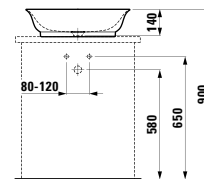

THE NEW CLASSIC

813858

Vanity washbasin
Möbelwaschtisch
1200 x 480 x 75 mm

Colours: .000 .400 .757

Options: .104 .107 .108 .109 .136 .115 .158

Available from 3rd Quarter 2019

Verfügbar ab 3. Quartal 2019

406051

Vanity unit, 1 drawer, matches vanity washbasin 813858

Waschtischunterbau, 1 Schublade, passend zu Möbelwaschtisch 813858

1175 x 315 x 345 mm

Colours: .631 .627 .628

Available from 3rd Quarter 2019

Verfügbar ab 3. Quartal 2019

406052

Vanity unit, 2 drawers, matches vanity washbasin 813858

Waschtischunterbau, 2 Schubladen, passend zu Möbelwaschtisch 813858

1175 x 315 x 675 mm

Colours: .631 .627 .628

Available from 3rd Quarter 2019

Verfügbar ab 3. Quartal 2019

812852

Bowl washbasin, oval
Waschtisch-Schale, oval
550 x 380 x 145 mm

Colours: .000 .400 .757

Options: .112

812853

Bowl washbasin with overflow channel, oval
Waschtisch-Schale mit Überlaufkanal, oval
550 x 380 x 145 mm

Colours: .000 .400 .757

Options: .109

406001

Drawer element 600, 1 drawer, with centre cut-out

Schubladenelement 600, 1 Schublade, mit Ausschnitt Mitte

575 x 455 x 345 mm

Colours: .631 .627 .628

406002

Drawer element 600, 2 drawer, with centre cut-out

Schubladenelement 600, 2 Schublade, mit Ausschnitt Mitte

575 x 455 x 600 mm

Colours: .631 .627 .628