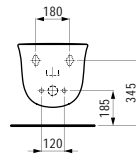

830851

Wall-hung bidet
Wandbidet
530 x 370 x 430 mm

Colours: .000 .400 .757

Options: .302