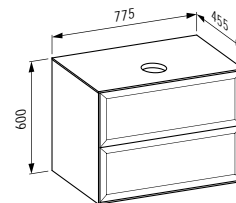

406012

Drawer element 800, 2 drawer,
with centre cut-out

*Schubladenelement 800, 2 Schublade,
mit Ausschnitt Mitte*

775 x 455 x 600 mm

Colours: .631 .627 .628