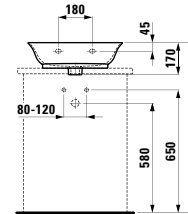

816852

Small washbasin, undersurface ground
Aufsatz-Handwaschbecken
500 x 450 x 135 mm

Colours: .000 .400 .757

Options: .104 .109

406003

Drawer element 600, 1 drawer,
with centre cut-out

*Schubladenelement 600, 1 Schublade,
mit Ausschnitt Mitte*

575 x 455 x 345 mm

Colours: .631 .627 .628