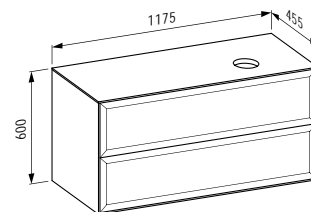

406084

Drawer element 1200, 2 drawers, cut-out right

*Schubladenelement 1200, 2 Schubladen,
Ausschnitt rechts*

1175 x 455 x 600 mm

Colours: .631 .627 .628