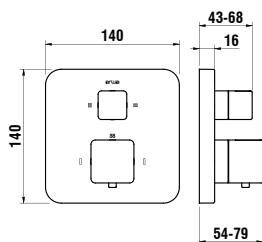

3233960040101

Twin handled set for concealed thermostatic bath/shower mixer, with 2-way dimmer, with integrated vacuum breaker

2-Griff-Fertigmontageset für thermostatischen Unterputz-Bade-/Duschenmischer, mit 2-Wege-Dimmer, mit integriertem Rohrunterbrecher

Colours: .004

Available from 3rd Quarter 2019

Verfügbar ab 3. Quartal 2019