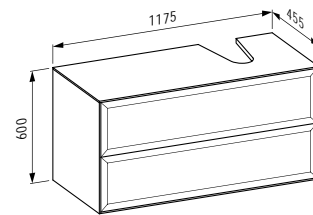

406088

Drawer element 1200, 2 drawers, cut-out right

*Schubladenelement 1200, 2 Schubladen,
Ausschnitt rechts*

1175 x 455 x 600 mm

Colours: .631 .627 .628