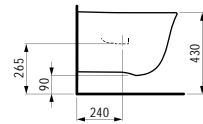

830851

Wall-hung bidet
Wandbidet
530 x 370 x 430 mm

Colours: .000 .400 .757

Options: .302