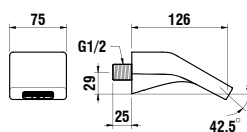

Verfügbar ab 3. Quartal 2019

3613930041211

Hand shower, 1 shower jet

Handbrause, 1 Brausestrahl

Colours: .004

Available from 3rd Quarter 2019

Verfügbar ab 3. Quartal 2019

3112210911111