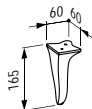

406074

Set of adjustable feet

Stellfuß-Set

60 x 60 x 165 mm

Colours: .631 .170

Available from 3rd Quarter 2019

Verfügbar ab 3. Quartal 2019