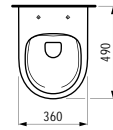

821952

Wall-hung WC ‚compact‘, washdown, rimless

Wand-WC ‚compact‘, Tiefspüler, spülrandlos

490 x 360 x 350 (430) mm

Colours: .000 .400

Options: .000

Available from 4th Quarter 2019

Verfügbar ab 4. Quartal 2019