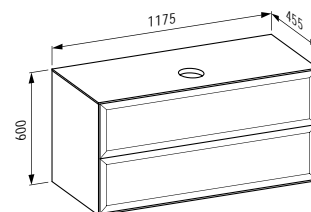

775 x 455 x 600 mm

Colours: .631 .627 .628

406021

Drawer element 1200, 1 drawer,
with centre cut-out

*Schubladenelement 1200, 1 Schublade,
mit Ausschnitt Mitte*

1175 x 455 x 345 mm

Colours: .631 .627 .628

406022