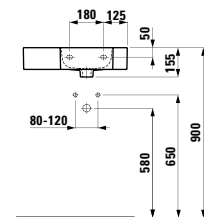

381280

Towel holder
Handtuchhalter

Colours: .004

Available from 3rd Quarter 2019

Verfügbar ab 3. Quartal 2019