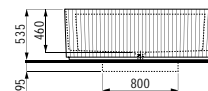

Colours: .000

Options: .000

Available from 3rd Quarter 2019

Verfügbar ab 3. Quartal 2019

292340

Backrest, light grey
Rückenlehne, hellgrau
 400 x 90 x 625 mm

293340

Tray for Sonar bathtubs
Ablage für Sonar Badewannen
 270 x 270 x 80 mm