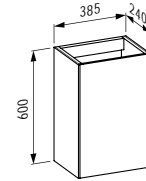

815341

Small washbasin, incl. ceramic waste cover
Handwaschbecken, inkl. Keramikabdeckung für Ablaufventil
410 x 420 x 140 mm
Colours: .000 .400 .757
Options: .104 .109