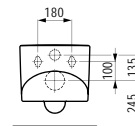

820341

Wall-hung WC, washdown, rimless

Wand-WC, Tiefspüler, spülrandlos

530 x 370 x 340 (430) mm

Colours: .000 .400 .757

Options: .000

Available from 4th Quarter 2019

Verfügbar ab 4. Quartal 2019