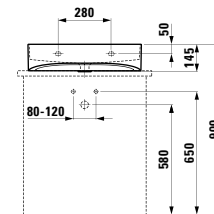

815341

Small washbasin, incl. ceramic waste cover
Handwaschbecken, inkl. Keramikabdeckung für Ablaufventil
410 x 420 x 140 mm
Colours: .000 .400 .757
Options: .104 .109

405481

Vanity unit, 1 door, left hinged
Waschtischunterbau, 1 Tür, Scharnier links
385 x 240 x 600 mm
Colours: .040 .041 .042

405482

Vanity unit, 1 door, right hinged
Waschtischunterbau, 1 Tür, Scharnier rechts
385 x 240 x 600 mm
Colours: .040 .041 .042

810342

Washbasin
Waschtisch
600 x 420 x 140 mm
Colours: .000 .400 .757
Options: .104 .108 .109 .136

405483

Vanity unit, 2 doors
Waschtischunterbau, 2 Türen
580 x 240 x 600 mm
Colours: .040 .041 .042

816342

Washbasin, undersurface ground
Aufsatz-Waschtisch
600 x 420 x 140 mm
Colours: .000 .400 .757
Options: .104 .108 .109 .136