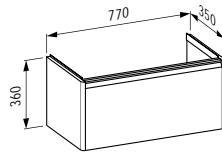

403001 BASE

Vanity unit, 1 drawer, with handle anodized aluminum / aluminium black, matching vanity washbasins 813301, 813302

Waschtischunterbau, 1 Schublade, mit Griff Aluminium eloxiert / schwarz, passend zu Möbelwaschtischen 813301, 813302

770 x 350 x 370 mm

Colours: .260 .261 .262 .263 .266 .999

Available from 3rd Quarter 2019

Verfügbar ab 3. Quartal 2019

403003 BASE

Vanity unit, 1 drawer, with handle anodized aluminum / aluminium black, matching vanity washbasins 813301, 813302

Waschtischunterbau, 1 Schublade, mit Griff Aluminium eloxiert / schwarz, passend zu Möbelwaschtischen 813301, 813302

770 x 350 x 370 mm

Colours: .260 .261 .262 .263 .266 .999

Available from 3rd Quarter 2019

Verfügbar ab 3. Quartal 2019

403002 BASE

Vanity unit, 2 drawers, floorstanding, with handle anodized aluminum / aluminium black, matching vanity washbasins 813301, 813302

Waschtischunterbau, 2 Schubladen, bodenstehend, mit Griff Aluminium eloxiert / schwarz, passend zu Möbelwaschtischen 813301; 813302

770 x 350 x 780 mm

Colours: .260 .261 .262 .263 .266 .999

Available from 3rd Quarter 2019

Verfügbar ab 3. Quartal 2019