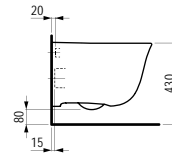

1175 x 455 x 600 mm

Colours: .631 .627 .628

820851

Wall-hung WC, washdown, rimless
Wand-WC, Tiefspüler, spülrandlos
 530 x 370 x 430 mm

Colours: .000 .400 .757

Options: .000

830851

Wall-hung bidet
Wandbidet
 530 x 370 x 430 mm