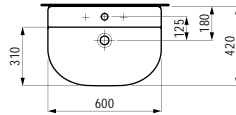

405481

Vanity unit, 1 door, left hinged
Waschtischunterbau, 1 Tür, Scharnier links
385 x 240 x 600 mm
Colours: .040 .041 .042

405482

Vanity unit, 1 door, right hinged
Waschtischunterbau, 1 Tür, Scharnier rechts
385 x 240 x 600 mm
Colours: .040 .041 .042

810342

Washbasin
Waschtisch
600 x 420 x 140 mm
Colours: .000 .400 .757
Options: .104 .108 .109 .136

405483

Vanity unit, 2 doors
Waschtischunterbau, 2 Türen
580 x 240 x 600 mm
Colours: .040 .041 .042

816342

Washbasin, undersurface ground
Aufsatz-Waschtisch
600 x 420 x 140 mm
Colours: .000 .400 .757
Options: .104 .108 .109 .136