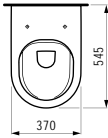

820339

Wall hanging Water Closet Bowl, rimless, washdown, cUPC approved

Wand-WC, Tiefspüler, spülrandlos, zugelassen nach cUPC (USA)

545 x 370 x 285 (430) mm

Colours: .000 .020 .400 .757 .759

Options: .000