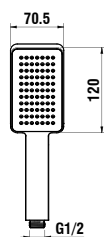

3613930041211

Hand shower, 1 shower jet

Handbrause, 1 Brausestrahl

Colours: .004

Available from 3rd Quarter 2019

Verfügbar ab 3. Quartal 2019