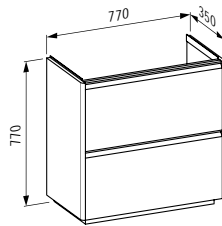

403004 BASE

Vanity unit, 2 drawers, floorstanding, with handle anodized aluminum / aluminium black, matching vanity washbasins 813301, 813302

Waschtischunterbau, 2 Schubladen, bodenstehend, mit Griff Aluminium eloxiert / schwarz, passend zu Möbelwaschtischen 813301; 813302

770 x 350 x 780 mm

Colours: .260 .261 .262 .263 .266 .999

Available from 3rd Quarter 2019

Verfügbar ab 3. Quartal 2019