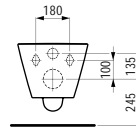

820339

Wall hanging Water Closet Bowl, rimless, washdown, cUPC approved

Wand-WC, Tiefspüler, spülrandlos, zugelassen nach cUPC (USA)

545 x 370 x 285 (430) mm

Colours: .000 .020 .400 .757 .759

Options: .000