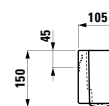

Toilet brush holder incl. toilet brush
WC-Bürstengarnitur, inkl. Klosettbürste
 150 x 100 x 360 mm

Colours: .000 .757

Options: .000

Available from 3rd Quarter 2019

Verfügbar ab 3. Quartal 2019

820968

Wall hanging Water Closet Bowl, rimless, washdown, cUPC approved