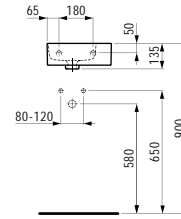

815280

Small washbasin, with tap bank right
Handwaschbecken, mit Hahnlochbank rechts
340 x 220 x 115 mm

Colours: .000 .400 .757

Options: .106

Available from 4th Quarter 2019

Verfügbar ab 4. Quartal 2019