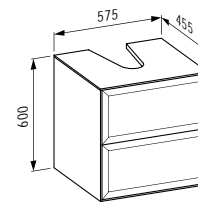

406004

Drawer element 600, 2 drawer,
with centre cut-out

*Schubladenelement 600, 2 Schublade,
mit Ausschnitt Mitte*

575 x 455 x 600 mm

Colours: .631 .627 .628