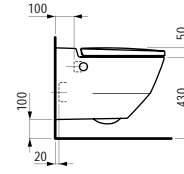

SHOWER TOILET CLEANET NAVIA

820601 NAVIA

Shower Toilet, wall-hung, rimless, washdown, incl. seat and cover removable with lowering system