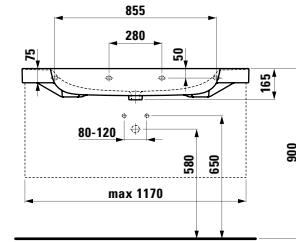

THE NEW CLASSIC

813858

Vanity washbasin
Möbelwaschtisch
1200 x 480 x 75 mm

Colours: .000 .400 .757

Options: .104 .107 .108 .109 .136 .115 .158

Available from 3rd Quarter 2019

Verfügbar ab 3. Quartal 2019

406051