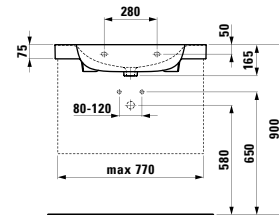

406041

Vanity unit, 1 drawer,
matches vanity washbasin 813855

*Waschtischunterbau, 1 Schublade,
passend zu Möbelwaschtisch 813855*

775 x 315 x 345 mm

Colours: .631 .627 .628

406042

Vanity unit, 2 drawers,
matches vanity washbasin 813855

*Waschtischunterbau, 2 Schubladen,
passend zu Möbelwaschtisch 813855*

775 x 315 x 675 mm

Colours: .631 .627 .628