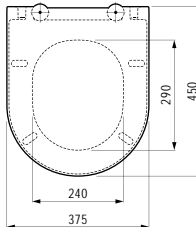

893341

WC seat and cover, removable, with lowering system

Sitz mit Deckel, abnehmbar, mit Absenkautomatik

Colours: .000 .757

Options: .000

Available from 4th Quarter 2019

Verfügbar ab 4. Quartal 2019