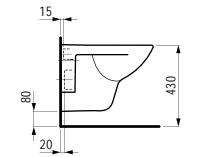

821952

Wall-hung WC ‚compact‘, washdown, rimless

Wand-WC ‚compact‘, Tiefspüler, spülrandlos

490 x 360 x 350 (430) mm

Colours: .000 .400

Options: .000

Available from 4th Quarter 2019

Verfügbar ab 4. Quartal 2019