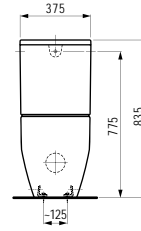

LAUFEN PRO

825962

Floorstanding WC close-coupled, washdown, rimless, outlet horizontal or vertical

Stand-WC für aufgesetzten Spülkasten, Tiefspüler, spülrandlos, Abgang waagrecht oder senkrecht

650 x 360 x 440 (430) mm

Colours: .000 .400

Options: .000 .231

Available from 1st Quarter 2020

Verfügbar ab 1. Quartal 2020