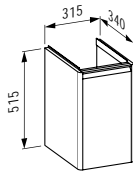

403024 BASE

Vanity unit, 1 door, right hinged, 1 internal shelf, with handle anodized aluminum / aluminium black, matching washbasin 810302

Waschtischunterbau, 1 Tür, Scharnier rechts, 1 Innenablage, mit Griff Aluminium eloxiert / schwarz, passend zu Waschtisch 810302

320 x 340 x 520 mm

Colours: .260 .261 .262 .263 .266 .999

Available from 3rd Quarter 2019

Verfügbar ab 3. Quartal 2019