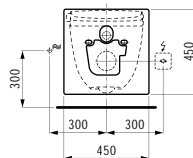

894690

Adapter plate for shower toilet installation with connections above 9 cm outside of centre

Adapterplatte zur Installation des Dusch-WC's mit Anschlüssen über 9 cm außerhalb der Mitte

450 x 450 x 25 mm

Colours: .000*

Options: .000

* color white matt

* Farbe weiß matt