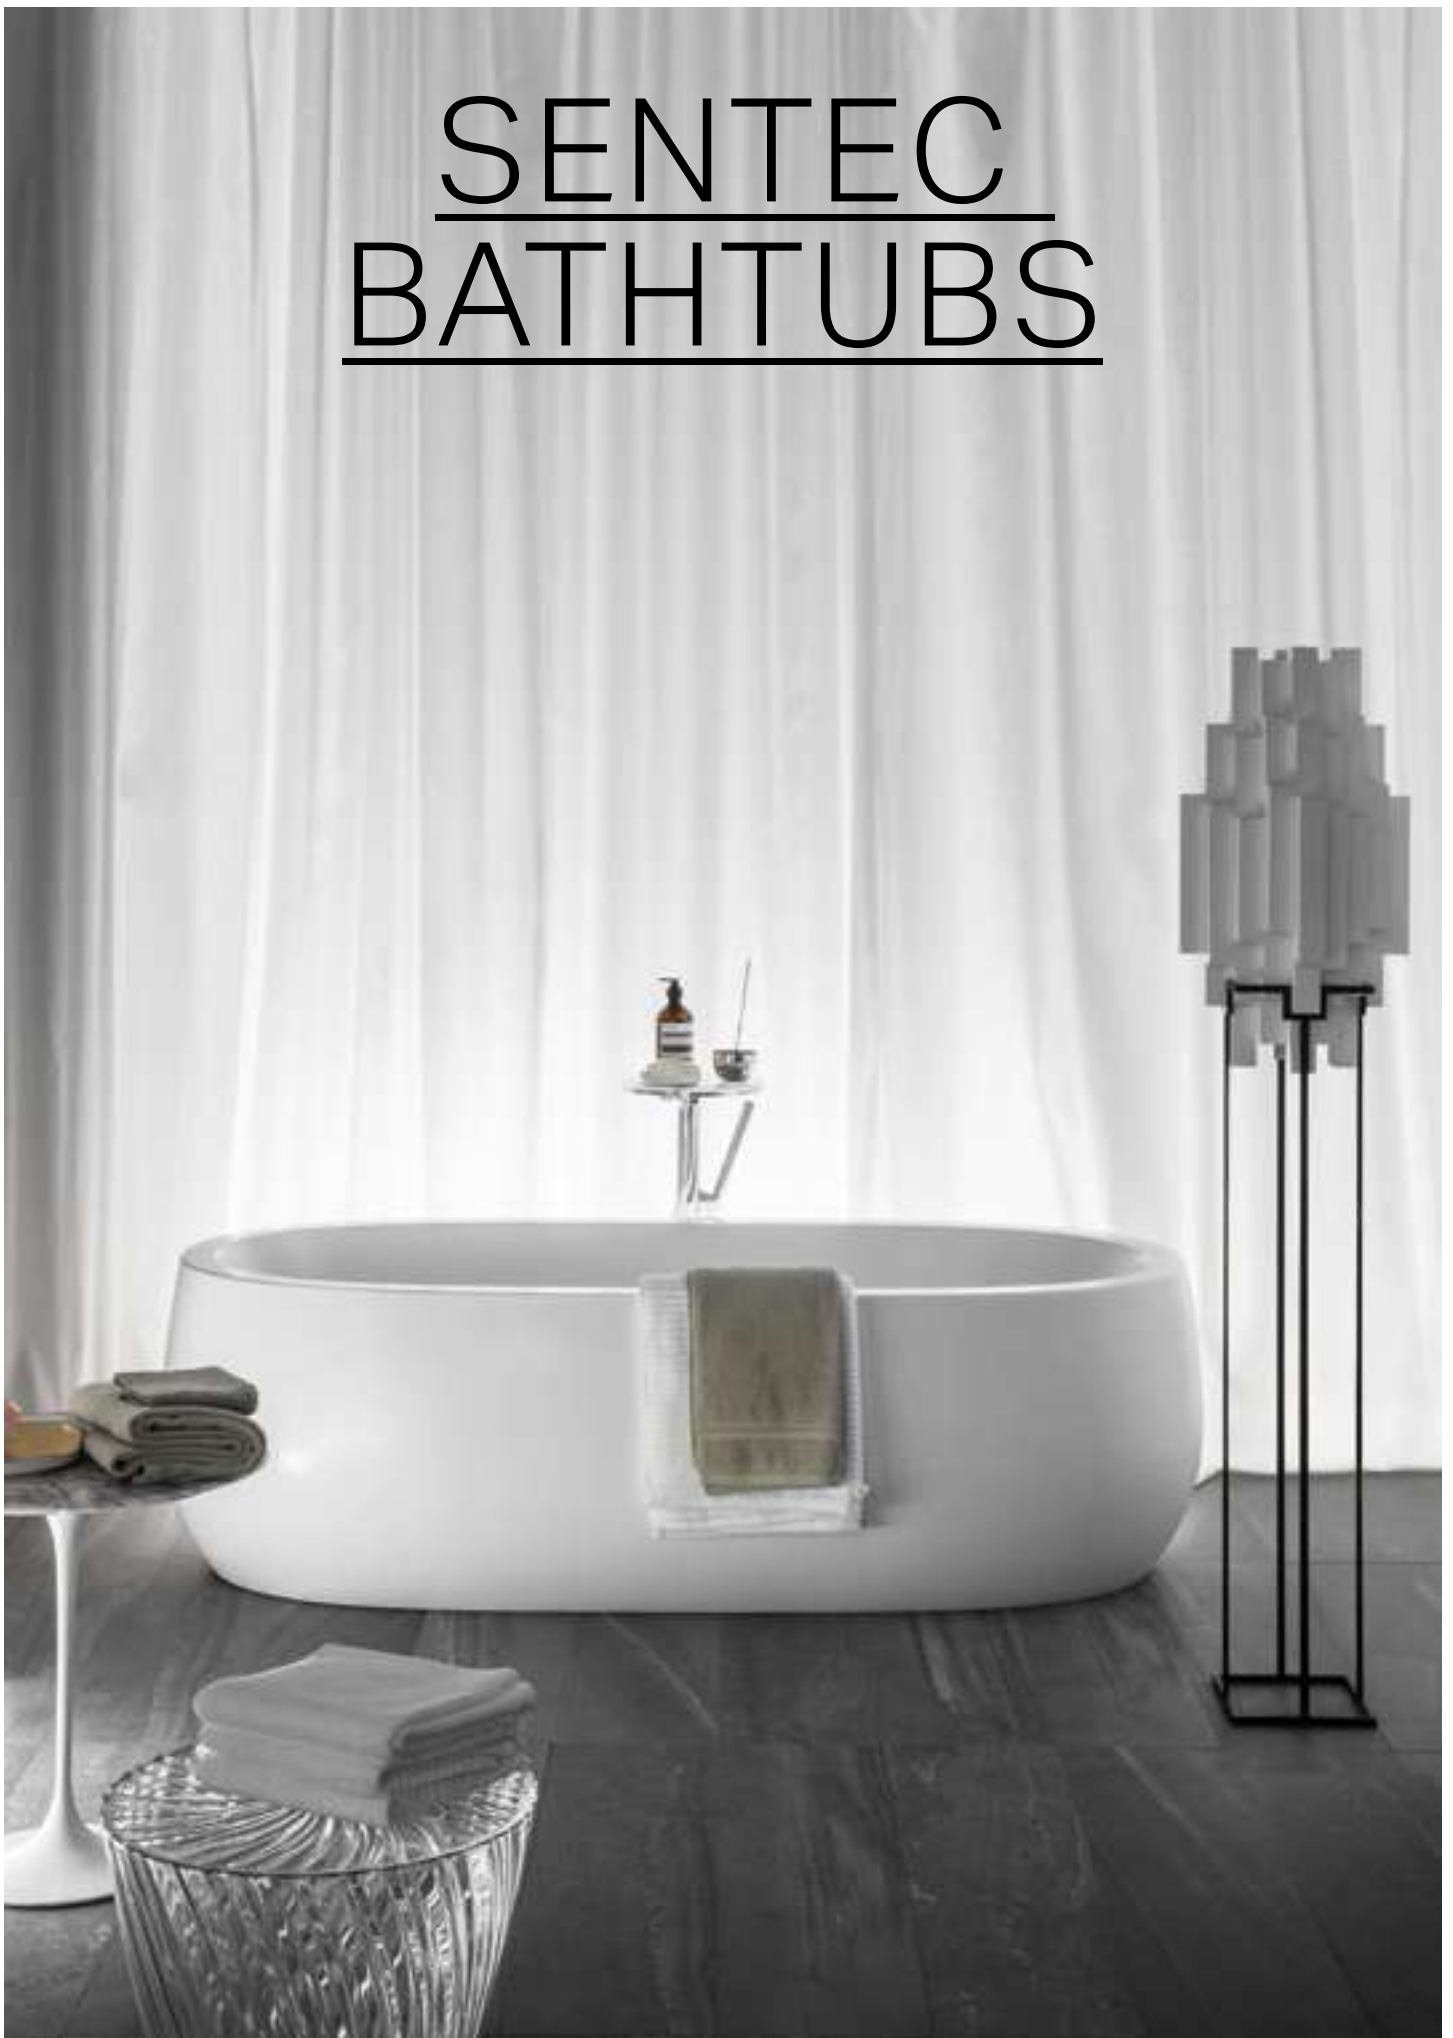

SENTEC BATHTUBS

ILBAGNOALESSI ONE freestanding bathtub KARTELL BY LAUFEN column bath mixer