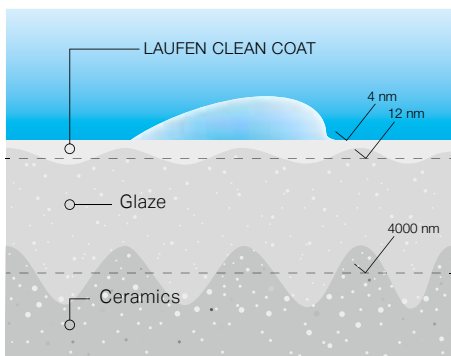

LCC Laufen Clean Coat

This innovative ceramic surface finish is a vitreous silicate ceramic coating on top of the original glaze. LCC is an extremely hard, indeed almost indestructible indivisible part of the ceramic object to which it is applied.

The benefits of this process: With a roughness of only 4 nanometers, LCC is entirely free of pores. Thanks to this feature, lime, dirt and bacteria have practically nowhere to gain a foothold – and even if they do, they can be removed much more easily. A hydrophilic effect caused by the material ensures that dirt particles are more easily washed away on flushing. In addition, cleaning and disinfection fluids spread over the surface more easily and thus work more effectively.

This is an ideal solution for the rigorous demands of everyday cleaning – for example in hotels or clinics – as LCC also means the sanitary ware is highly resistant to aggressive cleaning agents and chemicals. LCC ensures the highest standard of cleanliness and hygiene in the long-term. Even after years of use, the sanitary ware remains smooth and shiny, just as it was when it was brand new, in private bathrooms and public and semi-public areas.

Laufen Clean Coat LCC was awarded the iF material design award and nominated for the German Design Award.