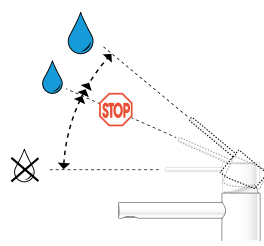

FlowControl

- A noticeable resistance is exerted by the volume restraint
- Once the volume restraint is overridden, the full volume of water is supplied

Thermostatic

Who isn't familiar with the situation? Fiddling with taps to get the temperature right before stepping into the bathtub or shower. Our user-friendly, highprecision thermostat mixers provide the answer.