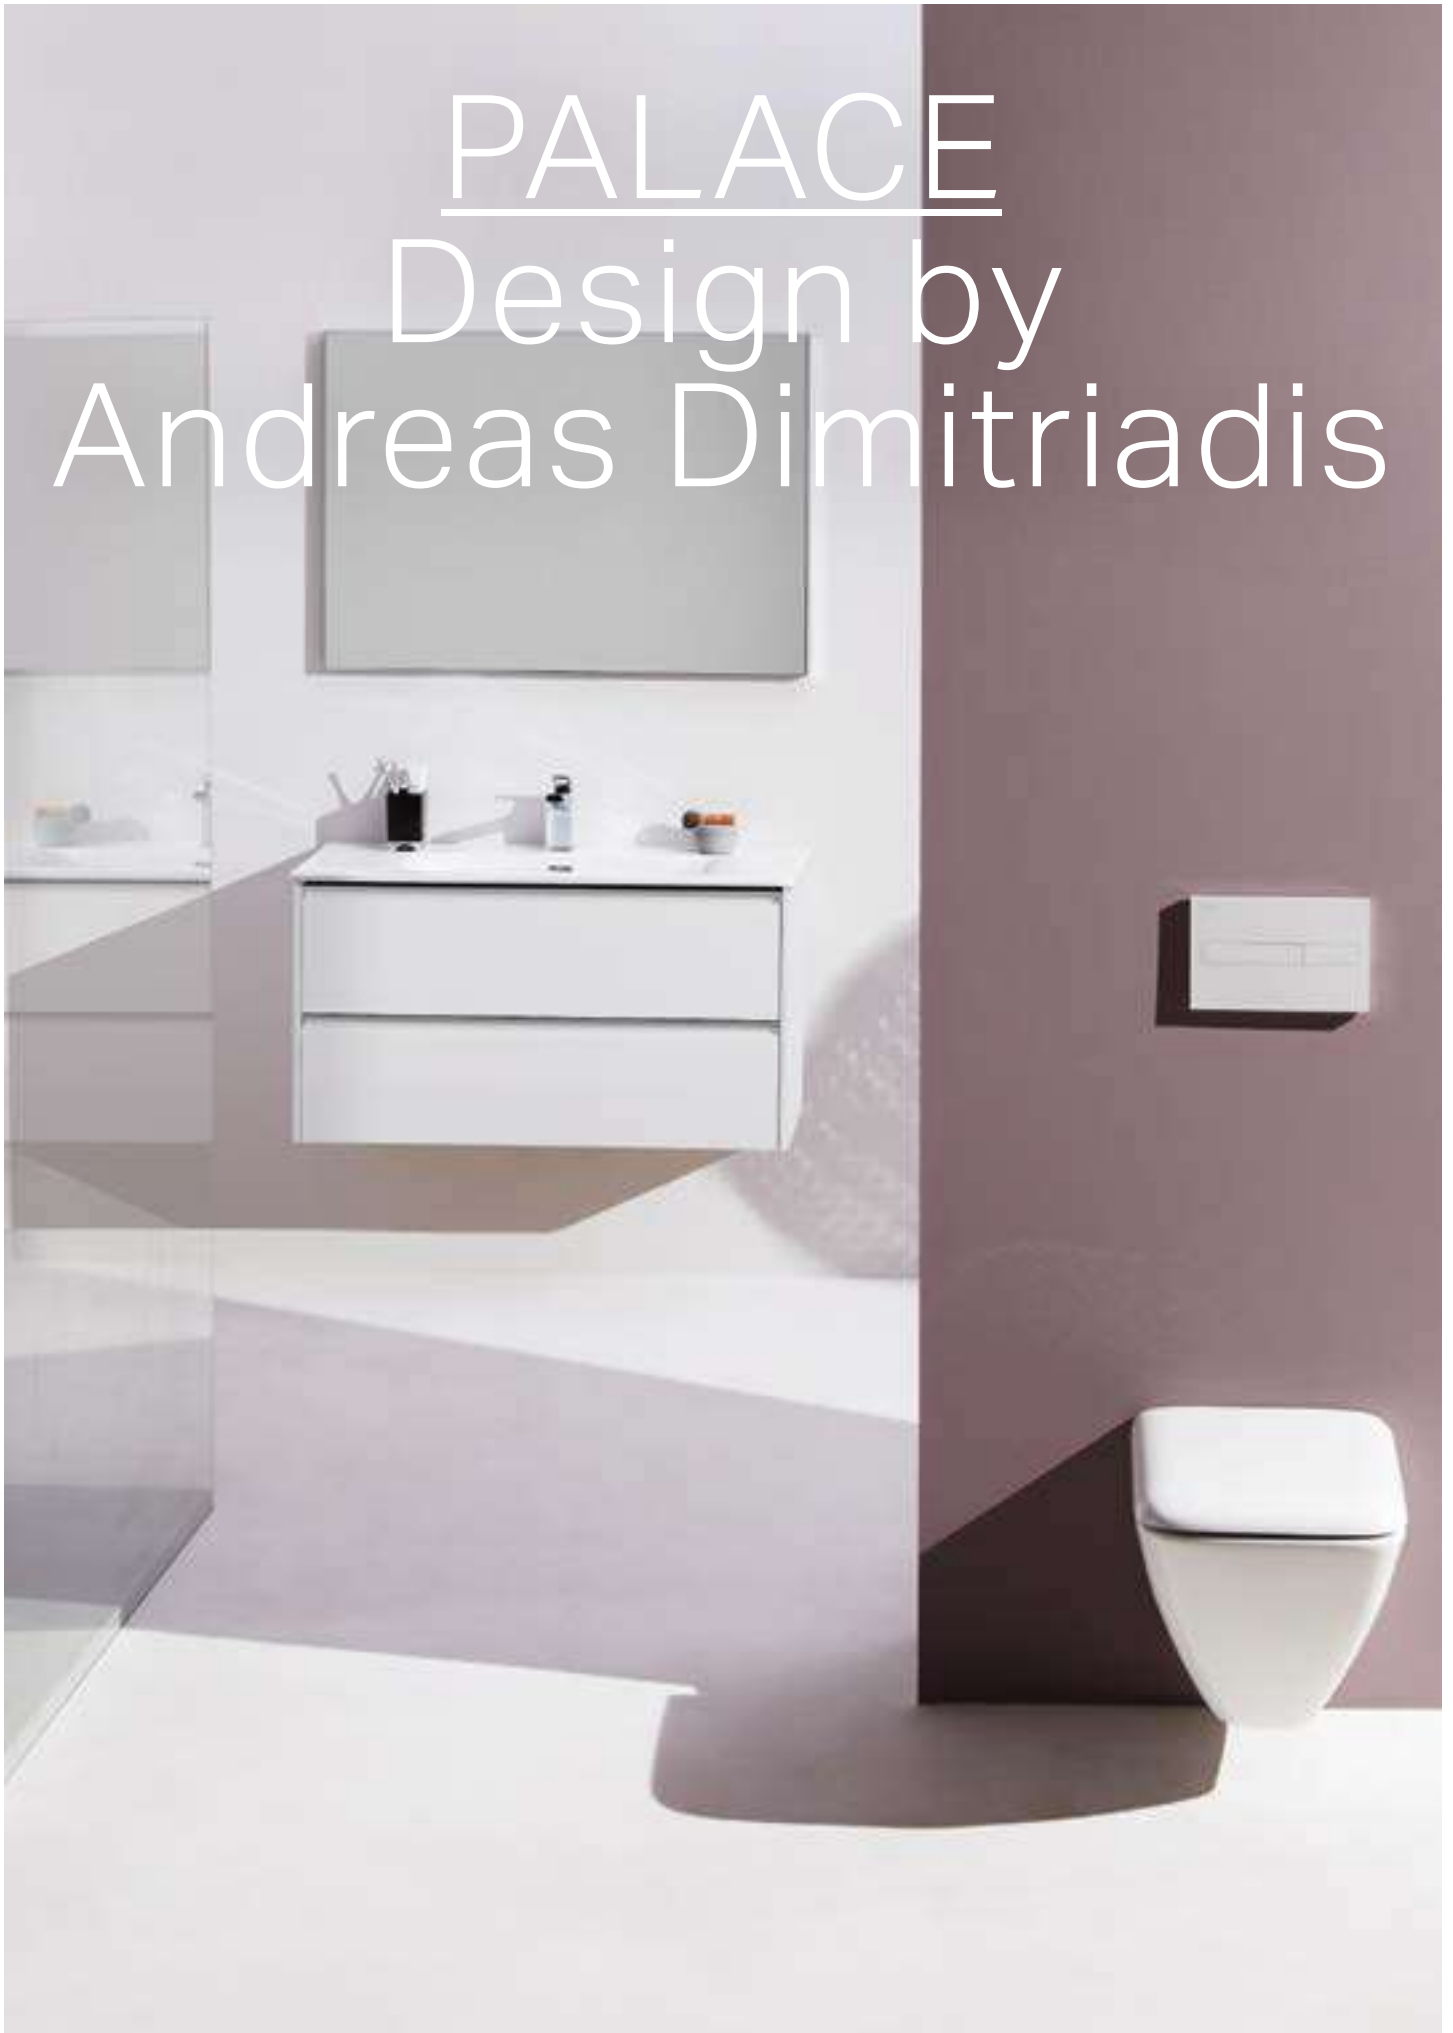

PALACE Design by Andreas Dimitriadis

PALACE combipack 80, washbasin ,slim' with vanity unit; wall-hung WC ,compact' LIS flush plate FRAME 25 mirror