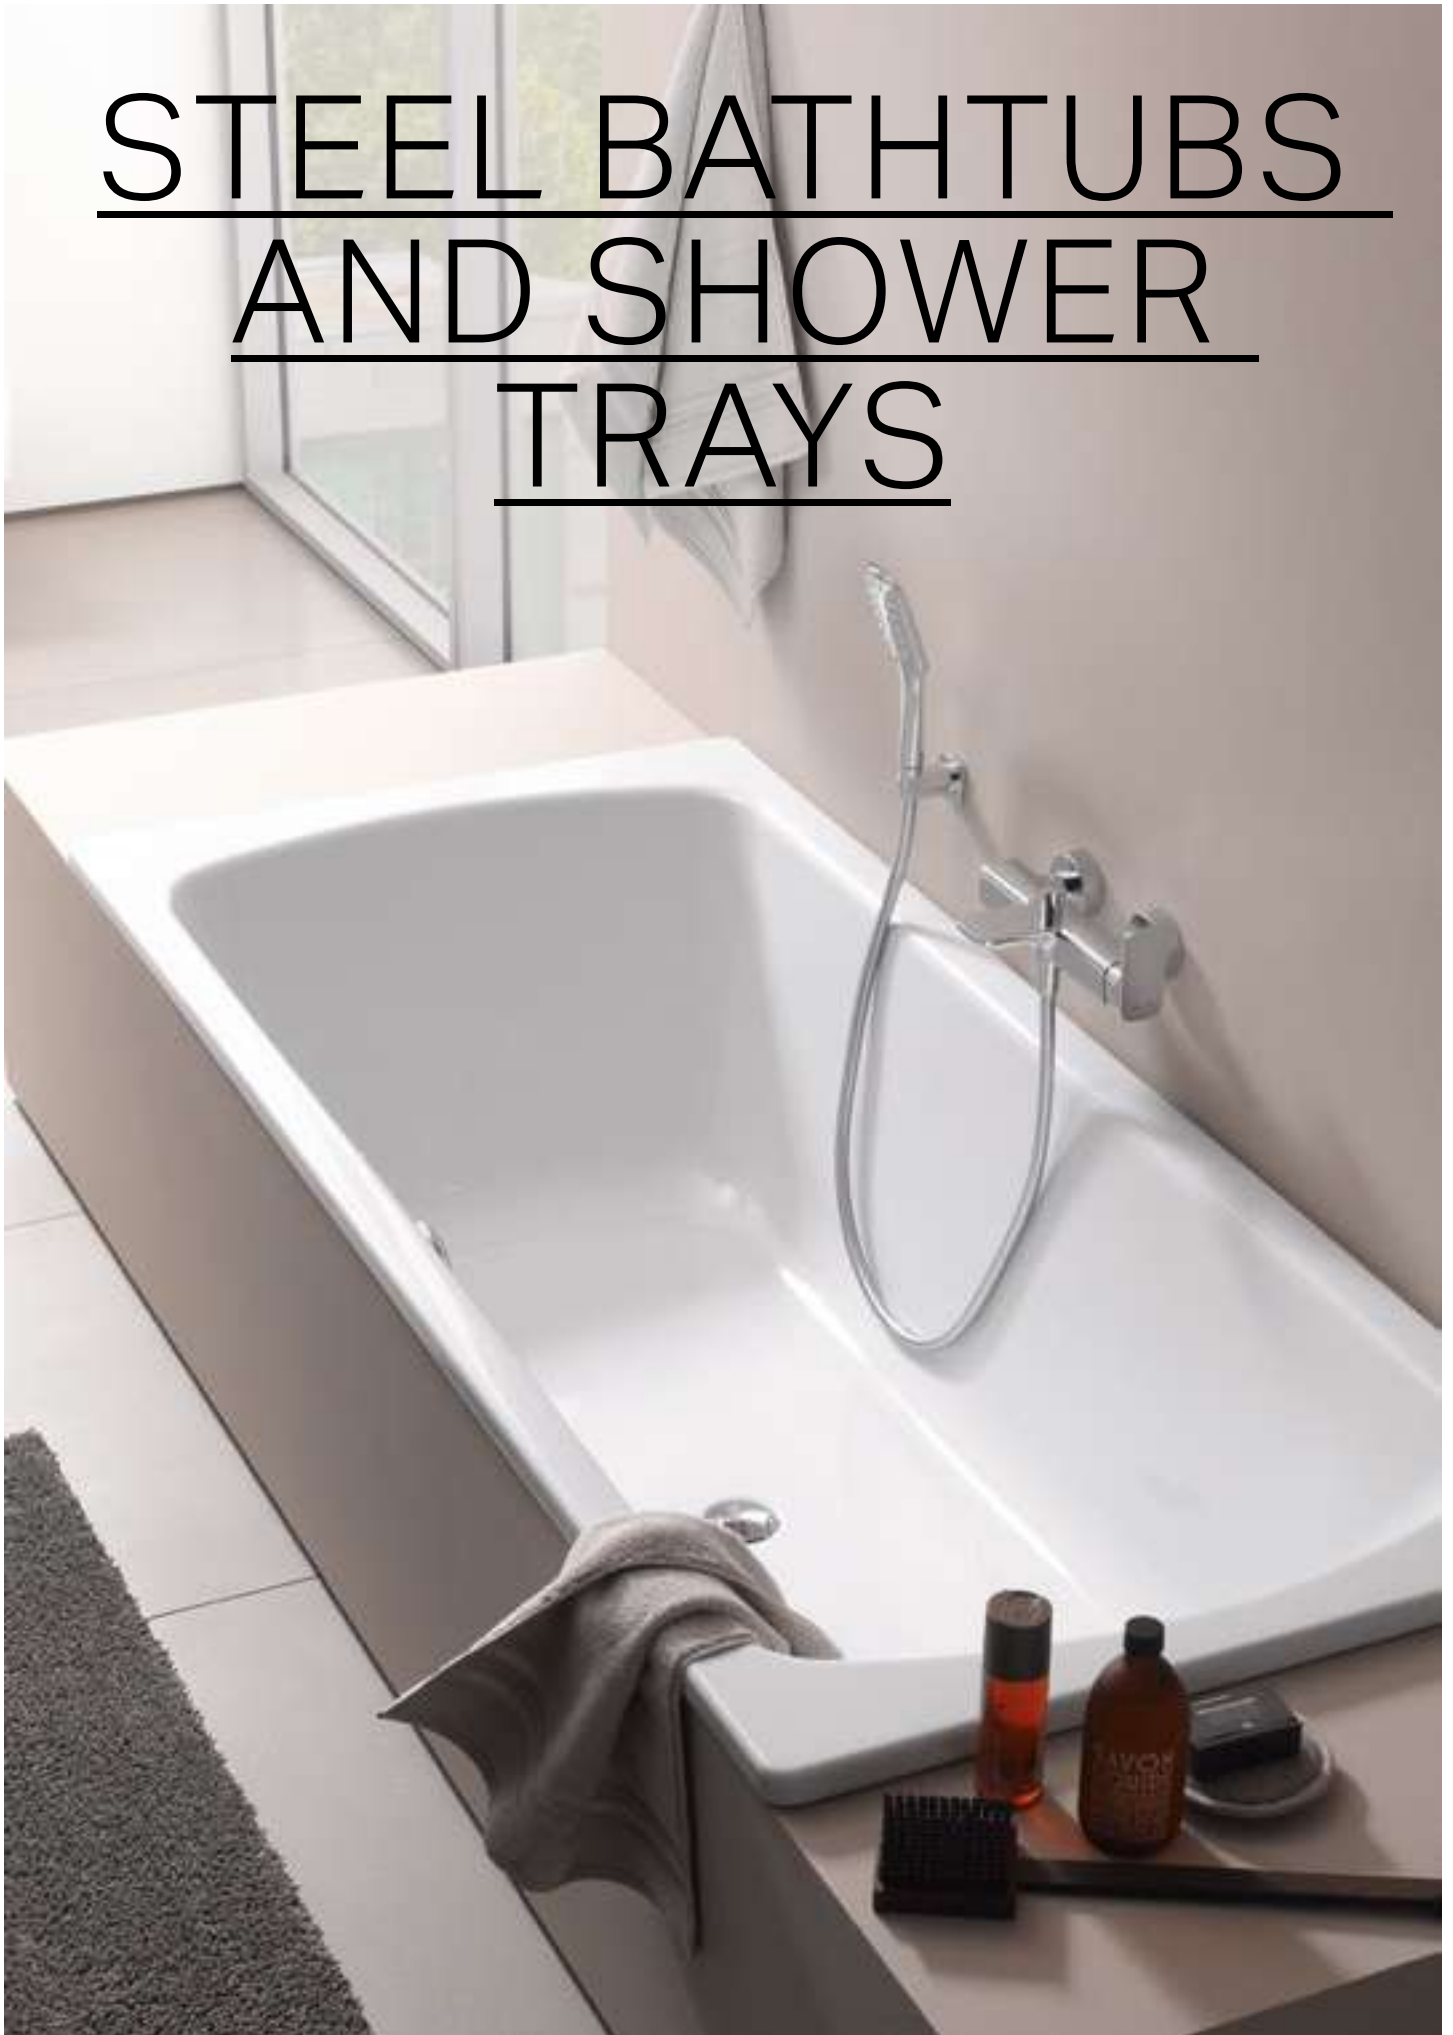

STEEL BATHTUBS AND SHOWER TRAYS

LAUFEN PRO steel bathtub