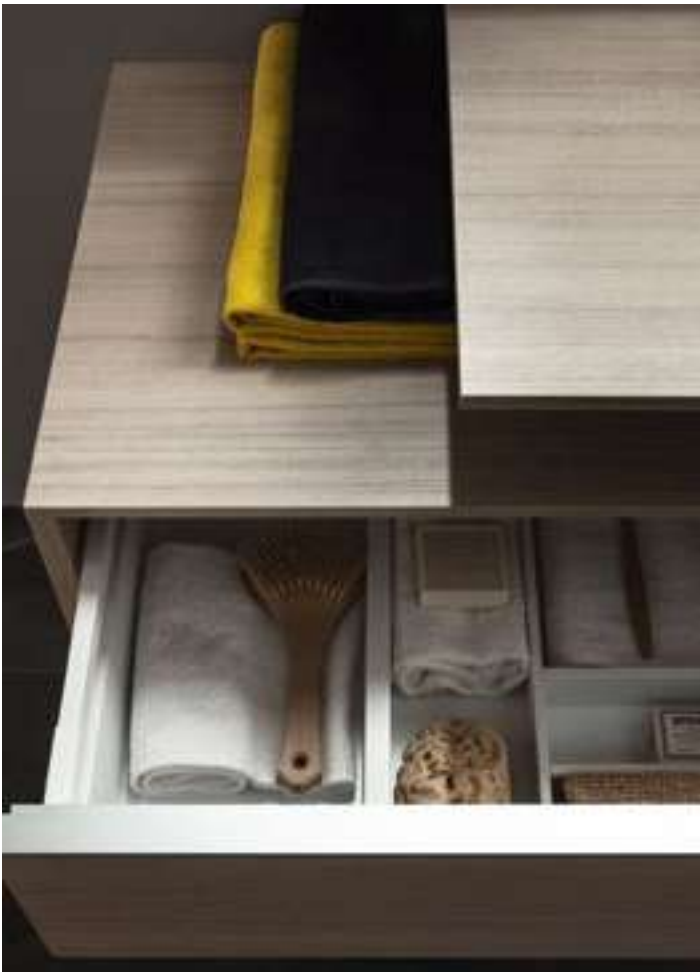

SPACE countertop; drawer element with organiser