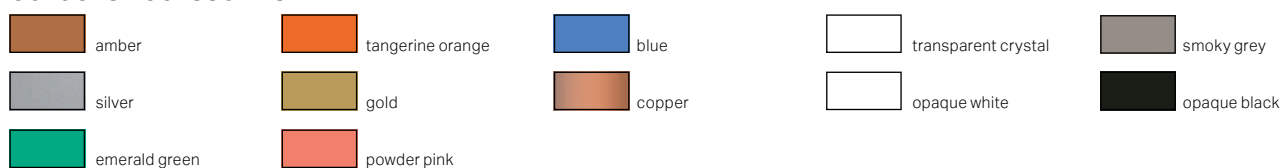

## COLOURS TOWEL HOLDER CASE

Not all colours available for all models. For more details see technical catalogue or [laufen.com](http://laufen.com)

LAUFEN offers a wide selection of colours for matt special coatings in addition to the standard decoration for the LAUFEN Pro, Base, Space and Case furniture series: 39 colour tones especially created for LAUFEN allow the colours of your bathroom furniture to be coordinated with your bathroom.