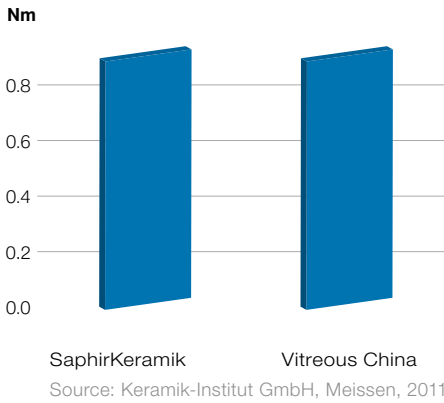

IMPACT ENERGY

«The composite material, which does not require chemical additives, wows with its specific properties - hardness, bending strength - and offers the enormous economic advantage of being suitable for processing using traditional production processes.» These were the words the jury used to elaborate on their decision to award SaphirKeramik the Swiss Design Prize.

SAVE!
smart
sanitation
for a sustainable
future