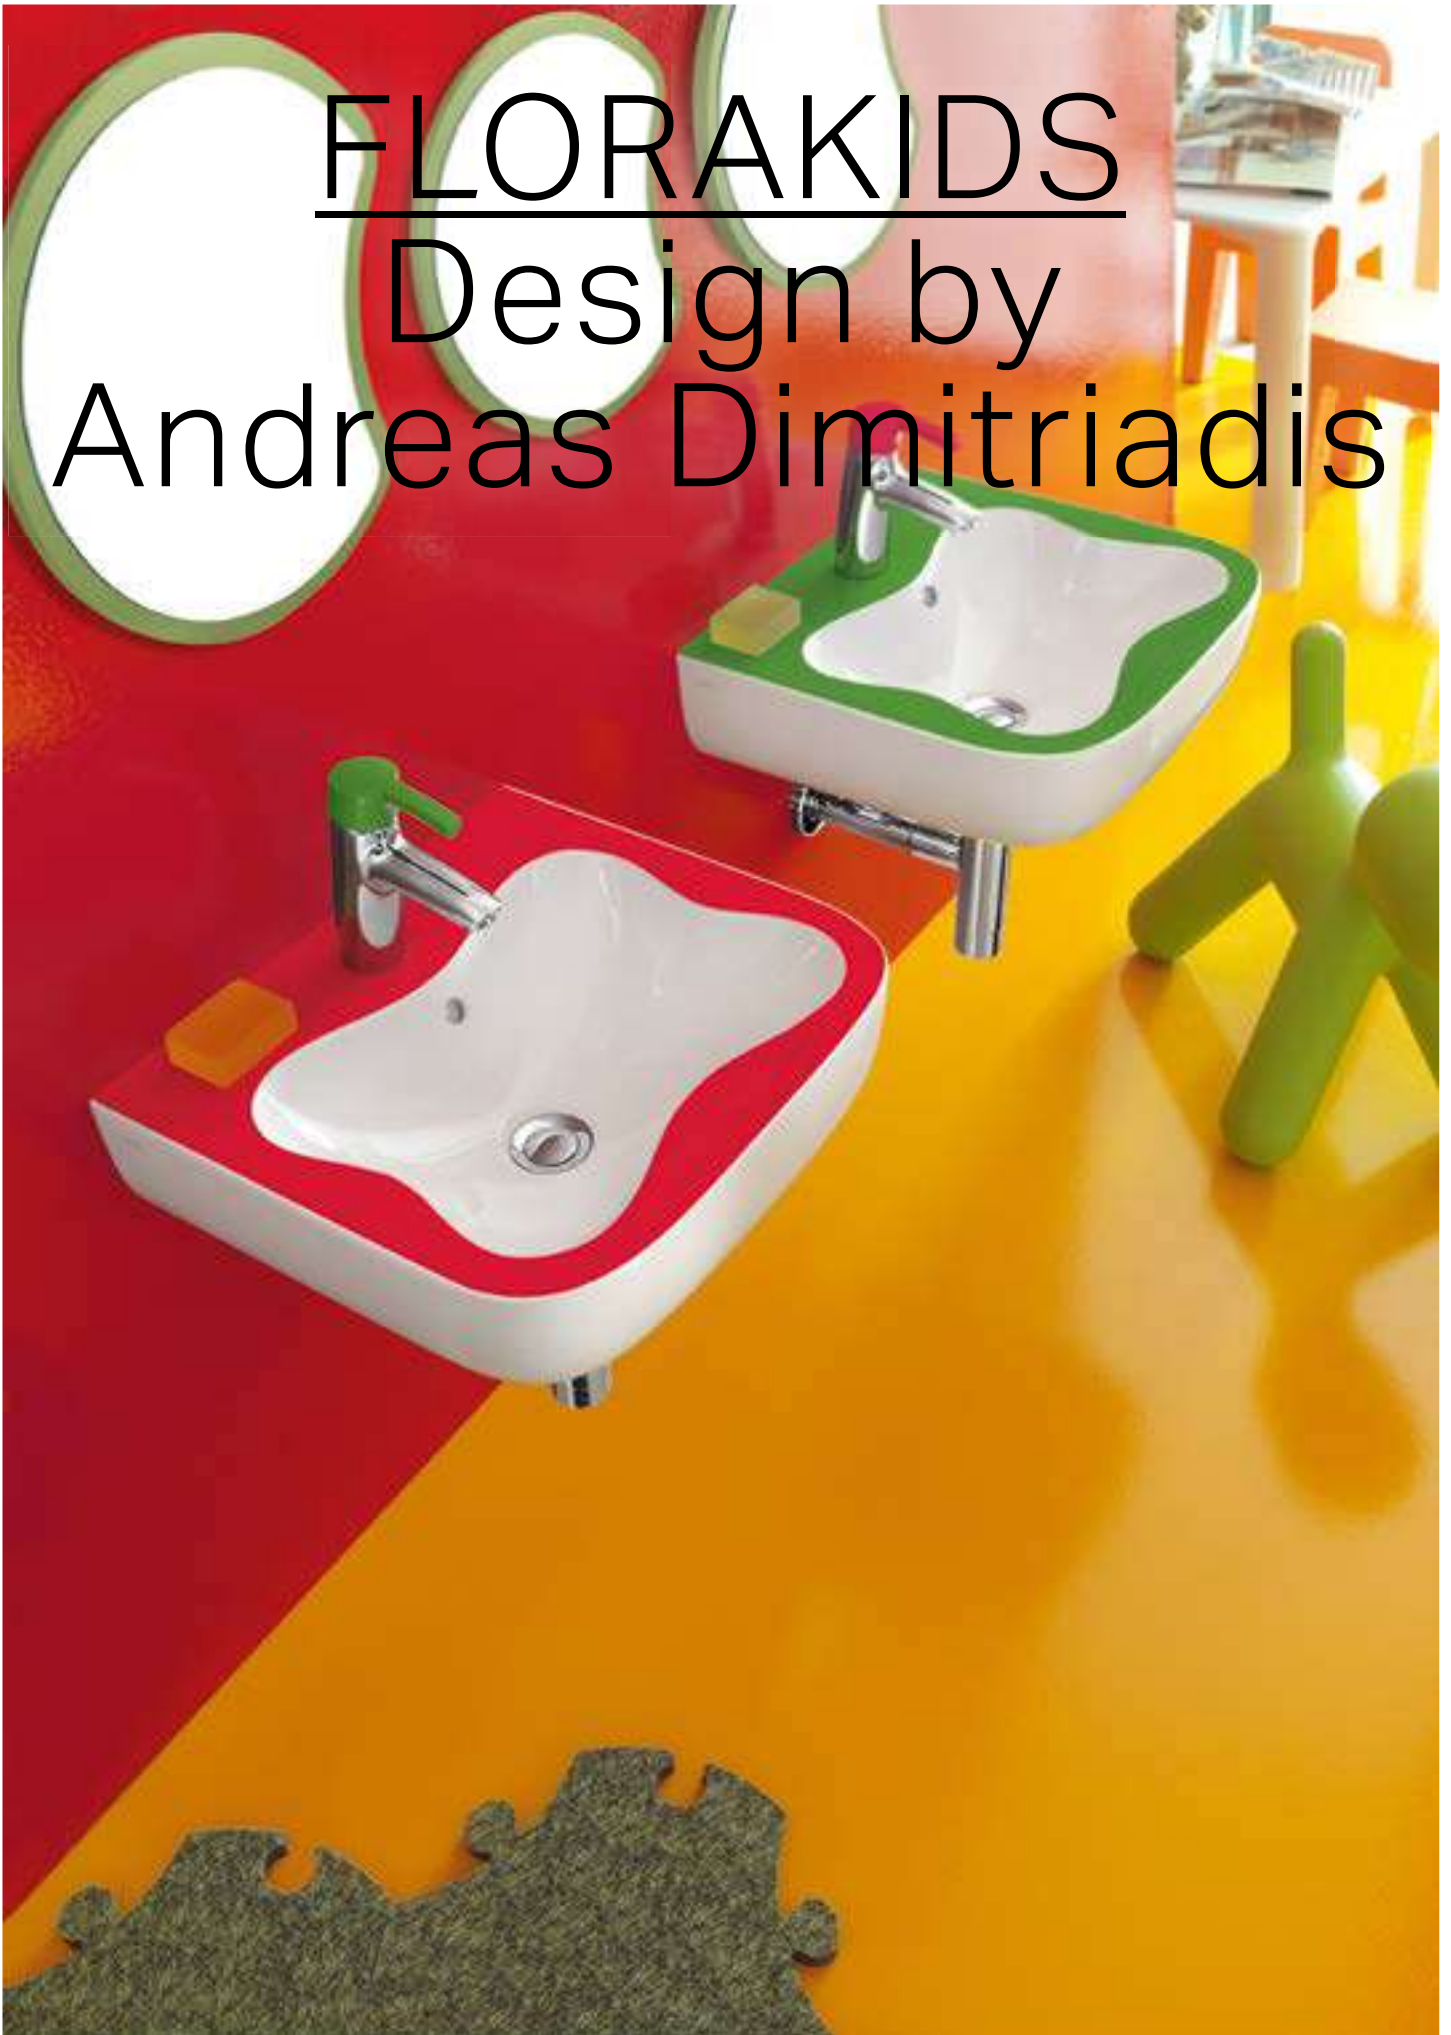

# FLORAKIDS Design by Andreas Dimitriadis

FLORAKIDS washbasin 'cloud' CURVEPRO basin mixer