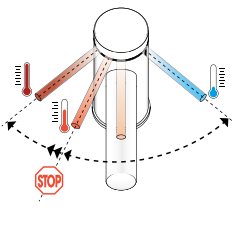

FAUCETS

Eco & Eco+

Do your bit to save water and energy: even small changes make a big difference. Laufen has long been committed to preserving resources. For instance, through revolutionary technical solutions like the Ecototal control cartridge with integrated volume and hot water restraints, or the Eco and Eco+ water and energy-saving functions. These Eco functions make it easy for you to use less water and energy, and therefore do your bit for the environment. Faucets with the Eco+ function, for example, run cold water by default when the lever is in the central home position.

Faucets with the Eco function offer standard mixer functionality, but with temperature and volume restraints to help draw attention to excess consumption.

Eco

- Smart, no-nonsense resource-saving solution for private households
- 30 % reduction in water and energy consumption thanks to a water-saving flow regulator as well as volume (Flow-Control) and temperature restraints
- Long service life and low maintenance