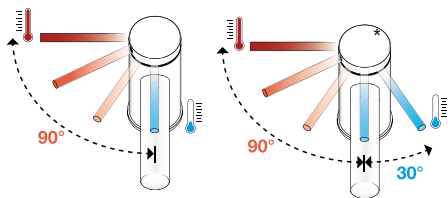

Additional benefit of Eco+

- No unintentional use of hot water as the faucet runs only cold water when the lever is in the central home position ('cold water start')