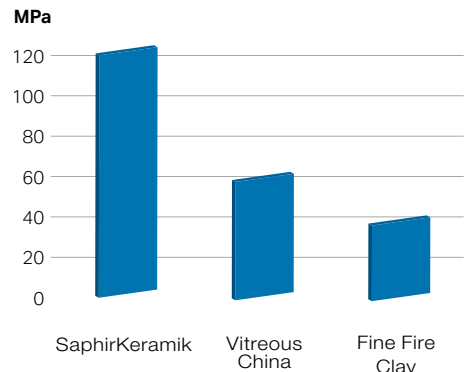

BENDING STRENGTH

Source: Bundesanstalt für Materialforschung- und Prüfung, Berlin, 2011